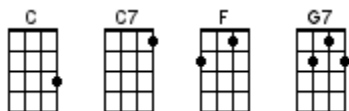

A Mess of Blues

Doc Pomus & Mort Shuman (originally recorded by Elvis Presley 1960)

< Blues riffs shuffle on C & F >

[C]	[F]
A -3-3-3-3-3-3-3-3-	-0-0-0-0-0-0-0-0-
E -0-0-0-0-0-0-0-0-	-1-1-1-1-1-1-1-1-
C -0-0-0-0-0-0-0-0-	-0-0-2-2-3-3-2-2-
G -0-0-2-2-3-3-2-2-	-2-2-2-2-2-2-2-2-
↓ ↑ ↓ ↑ ↓ ↑ ↓ ↑	↓ ↑ ↓ ↑ ↓ ↑ ↓ ↑

INTRO: / 1 2 3 4 / [C] / [C] / [C] / [C]

I just [C] got your letter baby
Too [C] bad you can't come home
I [F] swear I'm goin' crazy
[F] Sittin' here all alone
Since you're [G7] gone
I [F] got a mess of [C] blues [C]

BRIDGE:

[F] Whoops, there goes a teardrop [C] rollin' down my [C7] face
[F] If you cry when you're in love, it [G7]↓ sure ain't no dis-[G7]grace

I gotta [C] get myself together (boo hoo)
Be-[C]fore I lose my mind (boo hoo)
I'm gonna [F] catch the next train goin' (boo hoo)
And [F] leave my blues behind (boo hoo)
Since you're [G7] gone
I [F] got a mess of [C] blues (boo hoo) [C] (boo hoo)

BRIDGE:

[F] Whoops, there goes a teardrop [C] rollin' down my [C7] face
[F] If you cry when you're in love, it [G7]↓ sure ain't no dis-[G7]grace

I gotta **[C]** get myself together **(boo hoo)**
 Be-**[C]**fore I lose my mind **(boo hoo)**
 I'm gonna **[F]** catch the next train goin' **(boo hoo)**
 And **[F]** leave my blues behind **(boo hoo)**
 Since you're **[G7]** gone
 I **[F]** got a mess of **[C]** blues **(boo hoo)** **[C]** **(boo hoo)**