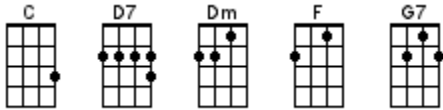

I'm Into Something Good

Written by Gerry Goffin and Carole King, recorded by Herman's Hermits, 1964

INTRO: / 1 2 3 4 /

[C] [F] / [C] [F] /

[C] [F] / [C] [F] /

[C] Woke up this **[F]** mornin' **[C]** feelin' **[F]** fine
[C] There's somethin' **[F]** special **[C]** on my **[C7]** mind
[F] Last night I met a new girl, in the neighbour-**[C]**hood **[F]** whoa **[C]** yeah
[G7] Somethin' tells me
[F] I'm into somethin' **[C]** good **[F]** **[C]** **[F]**
(Somethin' tells me I'm into somethin')

[C] She's the kind of **[F]** girl, who's **[C]** not too **[F]** shy
[C] And I can **[F]** tell, I'm **[C]** her kind of **[C7]** guy
[F] She danced close to me, like I hoped she **[C]** would
(She danced with me like I [C] hoped she would)
[G7] Somethin' tells me
[F] I'm into somethin' **[C]** good **[F]** **[C]** **[F]**
(Somethin' tells me I'm into somethin')

[G7] We only danced for a minute or two
But then she **[C]** stuck close to **[F]** me, the **[C]** whole night through
[G7] Can I be fallin' in love
[D7] She's everything I've been **[Dm]** dreamin' **[G7]** of
(She's every-[G7]thing I've been [D7] dreamin' [G7] of)

[C] Somethin' [F] tells me [C] I'm into [F] somethin' [G7] ah... [G7] ah...)

INSTRUMENTAL:

[G7] We only danced for a minute or two
But then she **[C]** stuck close to **[F]** me, the **[C]** whole night through
[G7] Can I be **[G7]** fallin' in love
[D7] She's everything I've been **[Dm]** dreamin' **[G7]** of