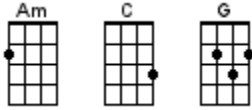

You Ain't Goin' Nowhere

Bob Dylan 1967

INSTRUMENTAL INTRO: / 1 2 3 4 /

[G] Clouds so swift [Am] rain won't lift
[C] Gate won't close [G] railings froze
[G] Get your mind off [Am] wintertime
[C] You ain't goin' no-[G]where

[G] Clouds so swift [Am] rain won't lift
[C] Gate won't close [G] railings froze
[G] Get your mind off [Am] wintertime
[C] You ain't goin' no-[G]where

CHORUS:

[G] Whoo-ee [Am] ride me high
To-[C]morrow's the day my [G] bride's gonna come
[G] Oh, oh, are [Am] we gonna fly
[C] Down in the easy [G] chair

[G] Buy me a flute and a [Am] gun that shoots
[C] Tail gates and [G] substitutes
[G] Strap yourself to the [Am] tree with roots
[C] You ain't goin' no-[G]where

CHORUS:

[G] Whoo-ee [Am] ride me high
To-[C]morrow's the day my [G] bride's gonna come
[G] Oh, oh, are [Am] we gonna fly
[C] Down in the easy [G] chair

[G] Genghis Khan he [Am] could not keep
[C] All his kings sup-[G]plied with sleep
[G] We'll climb that hill no [Am] matter how steep
[C] When we get up to [G] it

FINAL CHORUSES:

[G] Whoo-ee **[Am]** ride me high
To-**[C]**morrow's the day my **[G]** bride's gonna come
[G] Oh, oh, are **[Am]** we gonna fly
[C] Down in the easy **[G]** chair