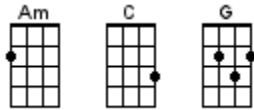

You Ain't Goin' Nowhere

Bob Dylan 1967

INTRO: / 1 2 3 4 /

INSTRUMENTAL:

[G] Clouds so swift [Am] rain won't lift
[C] Gate won't close [G] railings froze
[G] Get your mind off [Am] wintertime
[C] You ain't goin' no-[G]where

[G] Clouds so swift [Am] rain won't lift
[C] Gate won't close [G] railings froze
[G] Get your mind off [Am] wintertime
[C] You ain't goin' no-[G]where

CHORUS:

[G] Whoo-ee [Am] ride me high
[C] Tomorrow's the day my [G] bride's gonna come
[G] Oh, oh, are [Am] we gonna fly
[C] Down in the easy [G] chair

[G] Buy me a flute and a [Am] gun that shoots
[C] Tail gates and [G] substitutes
[G] Strap yourself to the [Am] tree with roots
[C] You ain't goin' no-[G]where

CHORUS:

[G] Whoo-ee [Am] ride me high
[C] Tomorrow's the day my [G] bride's gonna come
[G] Oh, oh, are [Am] we gonna fly
[C] Down in the easy [G] chair

[G] Genghis Khan he [Am] could not keep
[C] All his kings sup-[G]plied with sleep
[G] We'll climb that hill no [Am] matter how steep
[C] When we get up to [G] it

FINAL CHORUSES:

[G] Whoo-ee [Am] ride me high
[C] Tomorrow's the day my [G] bride's gonna come
[G] Oh, oh, are [Am] we gonna fly
[C] Down in the easy [G] chair