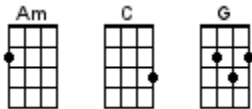

[G] Genghis Khan he [Am] could not keep
[C] All his kings sup-[G]plied with sleep
[G] We'll climb that hill no [Am] matter how steep
[C] When we get up to [G] it

FINAL CHORUSES:

[G] Whoo-ee [Am] ride me high
[C] Tomorrow's the day my [G] bride's gonna come
[G] Oh, oh, are [Am] we gonna fly
[C] Down in the easy [G] chair

[G] Whoo-ee [Am] ride me high
[C] Tomorrow's the day my [G] bride's gonna come
[G] Oh, oh, are [Am] we gonna fly
[C] Down in the easy [G]↓ chair < TAP ON 2 & 4 >

< A CAPPELLA >

Whoo-ee, ride me high
Tomorrow's the day, my bride's gonna come
Oh, oh, are we gonna fly
Down in the easy chair

www.bytownukulele.ca