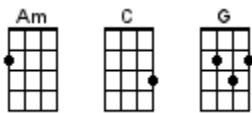

FINAL CHORUSES:

[G] Whoo-ee **[Am]** ride me high
To-**[C]**morrow's the day my **[G]** bride's gonna come
[G] Oh, oh, are **[Am]** we gonna fly
[C] Down in the easy **[G]** chair

[G] Whoo-ee **[Am]** ride me high
To-**[C]**morrow's the day my **[G]** bride's gonna come
[G] Oh, oh, are **[Am]** we gonna fly
[C] Down in the easy **[G]**↓ chair < **TAP ON 2 & 4** >

< A CAPPELLA >

Whoo-ee, ride me high
Tomorrow's the day, my bride's gonna come
Oh, oh, are we gonna fly
Down in the easy chair

www.bytownukulele.ca