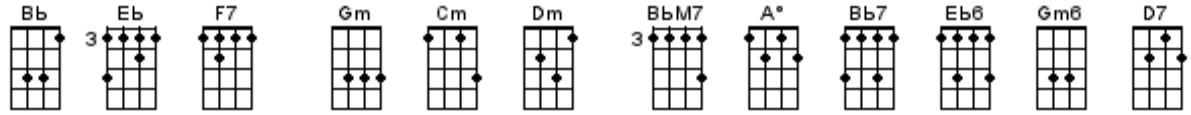

UKULELE PROGRESSIONS

Basic Chords / Different Keys for G6 tuning (DGBE)

I IV V⁷ vi ii iii

KEY

3 PRINCIPAL CHORDS

MINOR CHORDS

ADDITIONAL CHORDS

A

A#-Bb

B

C

C#/Db

D

D#/Eb

E

F

F#/Gb

G

G#/Ab