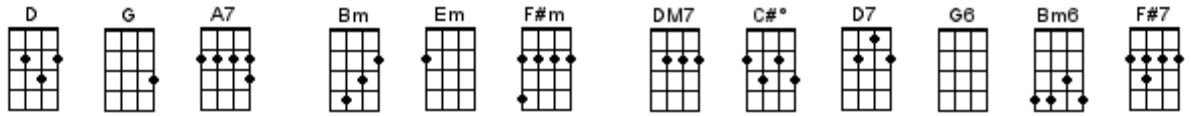

UKULELE PROGRESSIONS

Basic Chords / Different Keys for G6 tuning (DGBE)

I IV V⁷ vi ii iii

KEY

3 PRINCIPAL CHORDS

MINOR CHORDS

ADDITIONAL CHORDS

A

A#-Bb

B

C

C#/Db

D

D#/Eb

E

F