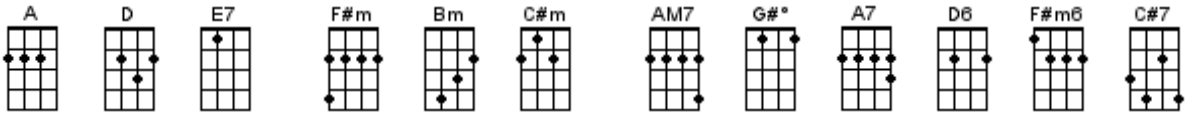

UKULELE PROGRESSIONS

Basic Chords / Different Keys for G6 tuning (DGBE)

I IV V⁷ vi ii iii

KEY

3 PRINCIPAL CHORDS

MINOR CHORDS

ADDITIONAL CHORDS

A