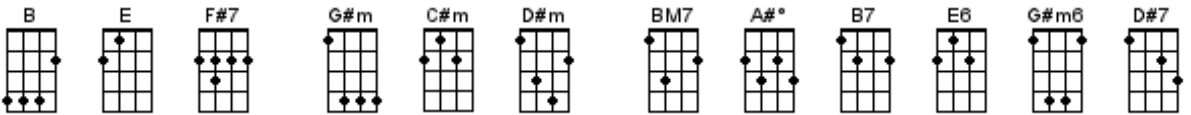

UKULELE PROGRESSIONS

Basic Chords / Different Keys for G6 tuning (DGBE)

I IV V⁷ vi ii iii

KEY

3 PRINCIPAL CHORDS

MINOR CHORDS

ADDITIONAL CHORDS

A

A#-Bb

B

C

C#/Db

D

D#/Eb

E

F

F#/Gb

G

G#/Ab