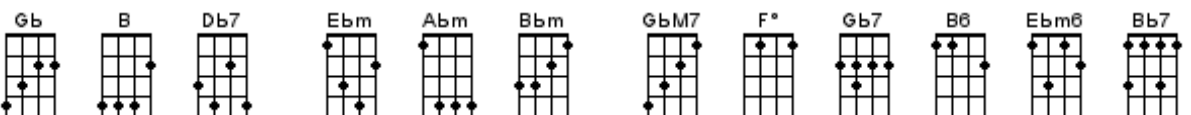

UKULELE PROGRESSIONS

Basic Chords / Different Keys for G6 tuning (DGBE)

I IV V⁷ vi ii iii

KEY

3 PRINCIPAL CHORDS

MINOR CHORDS

ADDITIONAL CHORDS

A

A#-Bb

B

C

C#/Db

D

D#/Eb

E

F

F#/Gb

G

G#/Ab