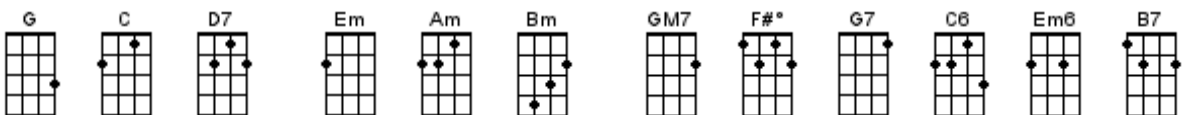

UKULELE PROGRESSIONS

Basic Chords / Different Keys for G6 tuning (DGBE)

I IV V⁷ vi ii iii

KEY

3 PRINCIPAL CHORDS

MINOR CHORDS

ADDITIONAL CHORDS

A

A#-Bb

B

C

C#/Db

D

D#/Eb

E

F

F#/Gb

G

G#/Ab