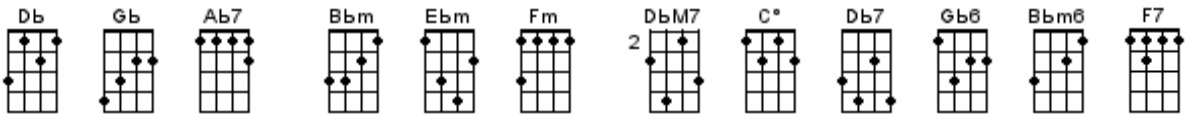

UKULELE PROGRESSIONS

Basic Chords / Different Keys for G6 tuning (DGBE)

I IV V⁷ vi ii iii

KEY

3 PRINCIPAL CHORDS

MINOR CHORDS

ADDITIONAL CHORDS

A

A#-Bb

B

C

C#/Db

D

D#/Eb

E

F