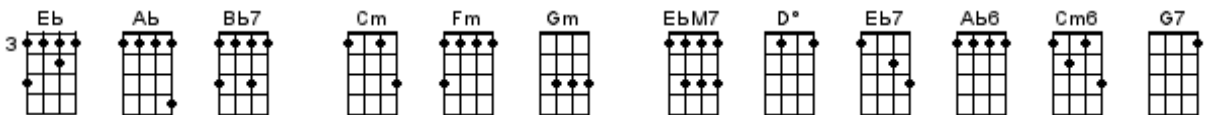

UKULELE PROGRESSIONS

Basic Chords / Different Keys for G6 tuning (DGBE)

I IV V⁷ vi ii iii

KEY

3 PRINCIPAL CHORDS

MINOR CHORDS

ADDITIONAL CHORDS

A

A#-Bb

B

C

C#/Db

D

D#/Eb

E

F