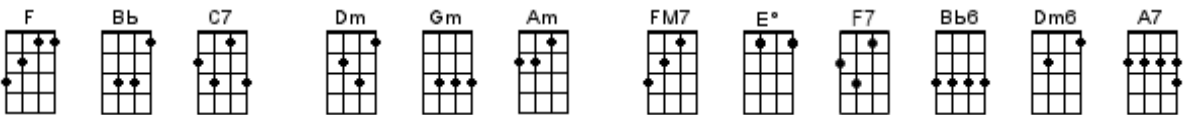

UKULELE PROGRESSIONS

Basic Chords / Different Keys for G6 tuning (DGBE)

I IV V⁷ vi ii iii

KEY

3 PRINCIPAL CHORDS

MINOR CHORDS

ADDITIONAL CHORDS

A

A#-Bb

B

C

C#/Db

D

D#/Eb

E

F