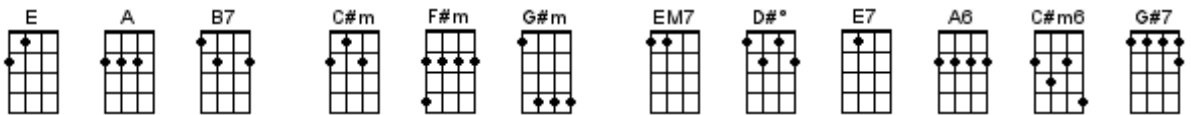

UKULELE PROGRESSIONS

Basic Chords / Different Keys for G6 tuning (DGBE)

I IV V⁷ vi ii iii

KEY

3 PRINCIPAL CHORDS

MINOR CHORDS

ADDITIONAL CHORDS

A

A#-Bb

B

C

C#/Db

D

D#/Eb

E

F