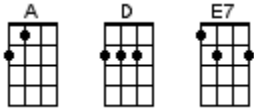

# Blue Eyes Crying In The Rain

Fred Rose 1947 (as recorded by Willie Nelson 1975)

< **PICKING PATTERN THROUGHOUT THE SONG:** put your fingers in place for each chord, then pick with thumb on the G and C strings, alternating with 1<sup>st</sup> finger on the E string, 2<sup>nd</sup> finger on the A string played together >

[A]		[E7]		[D]		
A	-----0-----0---		-----2-----2---		-----0-----0---	
E	-----0-----0---		-----0-----0---		-----2-----2---	
C	-1-----		-2-----		-2-----	
G	-----2-----		-----1-----		-----2-----	
	1 2 3 4		1 2 3 4		1 2 3 4	

**INTRO:** / 1 2 3 4 / [A] / [A] /

[A] In the twilight glow I see her [A]  
[E7] Blue eyes cryin' in the [A] rain [A]  
[A] When we kissed good-bye and parted [A]  
I [E7] knew we'd never meet a-[A]gain [A]

## INSTRUMENTAL VERSE:

[A] In the twilight glow I see her [A]  
[E7] Blue eyes cryin' in the [A] rain [A]  
[A] When we kissed good-bye and parted [A]  
I [E7] knew we'd never meet a-[A]gain [A]