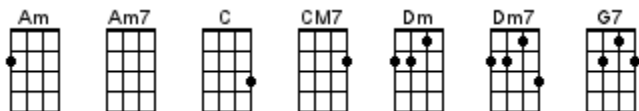

# A Place In The Sun

Ron Miller, Bryan Wells 1966 (recorded by Stevie Wonder at age 16)

**INTRO:** / 1 2 3 4 / 1 2

I got to / [Dm7] find me a / [G7] place in the / [C] sun [G7] / [C]

Like a [Dm7] long, lonely [G7] stream  
I keep [C] runnin' towards a [Am] dream  
Movin' [Dm7] on (**movin' [G7] on**) movin' [C] on (**movin' [C] on**)  
Like a [Dm7] branch on a [G7] tree  
I keep [C] reachin' to be [Am] free  
Movin' [Dm7] on (**movin' [G7] on**) movin' [C] on (**movin' [C] on**)

## CHORUS:

'Cause there's a [Dm7] place in the [G7] sun  
Where there's [C] hope for every-[Am]one  
Where my [Dm] poor restless [G7] heart's gotta / [C] run [Cmaj7] / [Am7]  
There's a [Dm7] place in the [G7] sun  
And be-[C]fore my life is [Am] done  
Got to [Dm7] find me a [G7] place in the [C] sun [G7] / [C]

## CHORUS:

There's a [Dm7] place in the [G7] sun  
Where there's [C] hope for every-[Am]one  
Where my [Dm] poor restless [G7] heart's, gotta / [C] run [Cmaj7] / [Am7]  
I know there's a [Dm7] place in the [G7] sun  
And be-[C]fore my life is [Am] done  
Got to [Dm7] find me a [G7] place in the [C] sun [G7] / [C]

## CHORUS:

Yes there's a [Dm7] place in the [G7] sun  
Where there's [C] hope for every-[Am]one

Where my **[Dm]** poor restless **[G7]** heart's, gotta / **[C]** run **[Cmaj7]** / **[Am7]**  
I know there's a **[Dm7]** place in the **[G7]** sun  
And be-**[C]**fore my life is **[Am]** done  
Got to **[Dm7]** find me a **[G7]** place in the **[C]** sun **[C]**↓