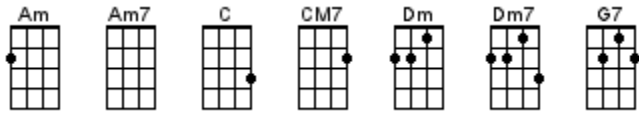

# A Place In The Sun

Ron Miller, Bryan Wells 1966 (recorded by Stevie Wonder at age 16)

**INTRO:** / 1 2 3 4 / 1 2

I got to / [Dm7] find me a / [G7] place in the / [C] sun [G7] / [C]

Like a [Dm7] long, lonely [G7] stream  
I keep [C] runnin' towards a [Am] dream  
Movin' [Dm7] on (**movin' [G7] on**) movin' [C] on (**movin' [C] on**)  
Like a [Dm7] branch on a [G7] tree  
I keep [C] reachin' to be [Am] free  
Movin' [Dm7] on (**movin' [G7] on**) movin' [C] on (**movin' [C] on**)

## CHORUS:

There's a [Dm7] place in the [G7] sun  
Where there's [C] hope for every-[Am]one  
Where my [Dm] poor restless [G7] heart's, gotta / [C] run [Cmaj7] / [Am7]  
I know there's a [Dm7] place in the [G7] sun  
And be-[C]fore my life is [Am] done  
Got to [Dm7] find me a [G7] place in the [C] sun [G7] / [C]

< **TWO PARTS together** >

**GROUP (softly):** Got to [Dm] find me a [G7] place in the [C] sun [C]

**LEADER (spoken):** You know when [Dm] times are bad, and you're [G7] feelin' sad  
I want you to [C] always remember [C]

## CHORUS:

Yes there's a [Dm7] place in the [G7] sun  
Where there's [C] hope for every-[Am]one

Where my **[Dm]** poor restless **[G7]** heart's, gotta / **[C]** run **[Cmaj7]** / **[Am7]**  
I know there's a **[Dm7]** place in the **[G7]** sun  
And be-**[C]**fore my life is **[Am]** done  
Got to **[Dm7]** find me a **[G7]** place in the **[C]** sun **[C]**↓