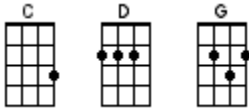

# Love Me Do

Lennon-McCartney 1962 (The Beatles)

**INTRO:** / 1 2 3 4 /

[G] / [C] / [G] / [C] /  
[G] / [C] / [G] / [G] /

[G] Love, love me [C] do  
You [G] know I love [C] you  
I'll [G] always be [C] true  
So [C] ple-e-e-ease [C]↓  
Love me [G] do [C] whoa-o [G] love me do [C]

[G] Love, love me [C] do  
You [G] know I love [C] you  
I'll [G] always be [C] true  
So [C] ple-e-e-[C]ease [C]↓  
Love me [G] do [C] whoa-o [G] love me do [C]

**BRIDGE:**

[D] Someone to love  
[C] Somebody [G] new  
[D] Someone to love  
[C] Someone like [G]↓ you [C]↓ [G]↓

[G] Love, love me [C] do  
You [G] know I love [C] you  
I'll [G] always be [C] true  
So [C] ple-e-e-ease [C]↓  
Love me [G] do [C] whoa-o [G] love me do [C]

**INSTRUMENTAL:**

[D] Someone to love  
[C] Somebody [G] new  
[D] Someone to love  
[C] Someone like [G] you  
[G] / [G] / [G] / [G]↓ [D]↓ /