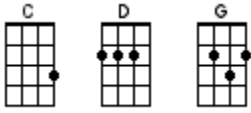

# Love Me Do

Lennon-McCartney 1962 (The Beatles)

**INTRO:** / 1 2 3 4 /

[G] / [C] / [G] / [C] /  
[G] / [C] / [G] / [G] /

[G] Love, love me [C] do  
You [G] know I love [C] you  
I'll [G] always be [C] true  
So [C] ple-e-e-ease [C]↓  
Love me [G] do [C] whoa-o [G] love me do [C]

[G] Love, love me [C] do  
You [G] know I love [C] you  
I'll [G] always be [C] true  
So [C] ple-e-e-ease [C]↓  
Love me [G] do [C] whoa-o [G] love me do [C]

**BRIDGE:**

[D] Someone to love  
[C] Somebody [G] new  
[D] Someone to love  
[C] Someone like [G]↓ you [C]↓ [G]↓

[G] Love, love me [C] do  
You [G] know I love [C] you  
I'll [G] always be [C] true  
So [C] ple-e-e-ease [C]↓  
Love me [G] do [C] whoa-o [G] love me do [C]

**INSTRUMENTAL:**

[D] Someone to love  
[C] Somebody [G] new  
[D] Someone to love  
[C] Someone like [G] you  
[G] / [G] / [G] / [G]↓ [D]↓ /