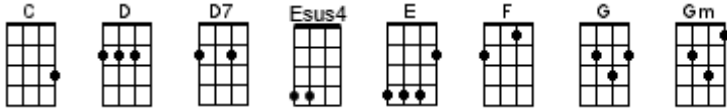

Needle And The Damage Done

Neil Young 1971

INTRO: / 1 2 3 4 /

**[D] / [D7] / [G] / [Gm] /
[C] / [C] / [Esus4] / [E] /**

[D] I caught you knockin' at my **[D7]** cellar door
[G] I love you baby can I **[Gm]** have some more
[C] Oo **[F]** oo, the damage **[Esus4]** done **[E]**

[D] I hit the city and I **[D7]** lost my band
[G] I watched the needle take a-**[Gm]**nother man
[C] Gone **[F]** gone, the damage **[Esus4]** done **[E]**

**[D] / [D7] / [G] / [Gm] /
[C] / [C] / [Esus4] / [E] /**

[D] I sing my song because I **[D7]** love the man
[G] I know that some of you don't **[Gm]** understand
[C] Milk **[F]** blood, to keep from **[Esus4]** runnin' **[E]** out

[D] I've seen the needle and the **[D7]** damage done
[G] A little part of it in **[Gm]** everyone
[C] But every junkie's like a **[F]** settin' sun **[Esus4] / [E] /**