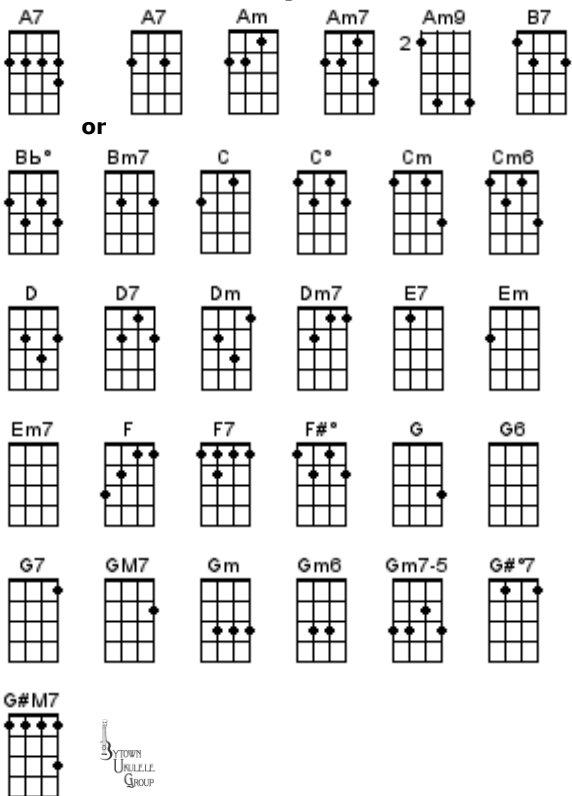

BUG'S Takin' Care of Christmas Songbook Chord Chart

Baritone Chord Chart

December 21, 2022

A Holly Jolly Christmas

Christmas Times a-Comin'

Frosty The Snowman, Tequila!

The Christians And The Pagans

Christmas In Killarney

The Gingerbread House Song

Christmas In The Valley

I Saw Mommy Kissing Santa Claus J'ai vu maman embrasser le Père Noël

Christmas Medley

Jingle Bells

Let the Good Guys Win

BUG's Takin' Care of Christmas Songbook Chord Chart

Baritone Chord Chart

December 21, 2022

The Longest Night Of The Year

Santa Never Brings A Banjolele

Merry Christmas From The Family

Silver Bells

Old Toy Trains

Solstice Carole