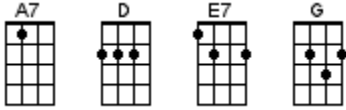

Please Don't Bury Me

John Prine 1973

INTRO: / 1 2 / 1 2 / [D] / [D] /

[D] Woke up this morning [G] put on my slippers
[D] Walked in the kitchen, and [A7] died [A7]
And [D] oh, what a feeling when my [G] soul went through the ceiling
And [A7] on up into heaven I did [D] rise [D]

CHORUS:

[G] Please don't bury me down [D] in the cold, cold ground
No, I'd [D] rather have 'em cut me up, and pass me all a-[A7]round
[D] Throw my brain in a hurricane and the [G] blind can have my [D] eyes
And the [G] deaf can take [D] both of my ears if [A7] they don't mind the [D] size

CHORUS:

But [G] please don't bury me, down [D] in that cold, cold ground
No, I'd [D] rather have 'em cut me up, and pass me all a-[A7]round
[D] Throw my brain in a hurricane and the [G] blind can have my [D] eyes
And the [G] deaf can take [D] both of my ears if [A7] they don't mind the [D] size