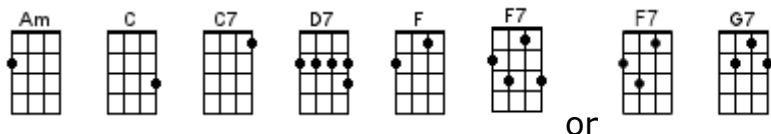

You Really Got A Hold On Me

Smokey Robinson and the Miracles 1962

INTRO: / 1 2 3 4 / 1 2 3 4 /

[C] / [Am] / [C] / [Am] /

[C] I don't like you, but I love you

[Am] Seems that I'm always, thinkin' of you

[C] Tho' oh **[C7]** oh you treat me **[F]** badly

[F7] I love you **[D7]** madly

You **[G7]** really got a **[C]** hold on me **(You really got a [C] hold on me)**

You really got a **[Am]** hold on me **(You really got a [Am] hold on me)**

Baby

[C] I don't want you, but I need you

[C] **/ [Am]**↓ **[G7]**↓ **[C]**↓ Tighter **/**

[C] **/ [Am]**↓ **[G7]**↓ **[Am]** ↓ Tighter **/**

[C] I wanna leave you, don't wanna stay here

[Am] Don't wanna spend, another day here

[C] Tho' oh **[C7]** oh I wanna **[F]** split now **[F7]** I can't **[D7]** quit now

You **[G7]** really got a **[C]** hold on me **(You really got a [C] hold on me)**

You really got a **[Am]** hold on me **(you really got a [Am] hold on me)**

Baby

/ [C] I love **[C7]** you and all I **/ [F]** want you to **[F7]** do is just **/**