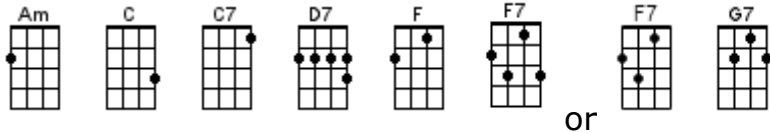

# You Really Got A Hold On Me

Smokey Robinson and the Miracles 1962

**INTRO: / 1 2 3 4 /**

**[C] / [Am] / [C] / [Am] /**

**[C]** I don't like you, but I love you  
**[Am]** Seems that I'm always, thinkin' of you  
**[C]** Tho' oh **[C7]** oh you treat me **[F]** badly  
**[F7]** I love you **[D7]** madly  
You **[G7]** really got a **[C]** hold on me **(You really got a [C] hold on me)**  
You really got a **[Am]** hold on me **(You really got a [Am] hold on me)**  
Baby

**[C]** I don't want you, but I need you  
**[Am]** Don't wanna kiss you, but I need to  
**[C]** Tho' oh **[C7]** oh you do me **[F]** wrong now  
**[F7]** My love is **[D7]** strong now  
You **[G7]** really got a **[C]** hold on me **(You really got a [C] hold on me)**  
You really got a **[Am]** hold on me **(You really got a [Am] hold on me)**  
Baby

**[C]** I wanna leave you, don't wanna stay here  
**[Am]** Don't wanna spend, another day here  
**[C]** Tho' oh **[C7]** oh I wanna **[F]** split now **[F7]** I can't **[D7]** quit now  
You **[G7]** really got a **[C]** hold on me **(You really got a [C] hold on me)**  
You really got a **[Am]** hold on me **(you really got a [Am] hold on me)**  
Baby