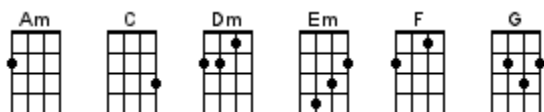

[C] You're so vain
You [Dm] probably think this song is a-[C]bout you

[C] You're so vain
You [Dm] probably think this song is a-[C]bout you

[C] You're so vain
You [Dm] probably think this song is a-[C]bout you

You're so [Am] vain (**so vain**)
I'll [F] bet you think this song is a-[G]↓bout you, don't you

[G]↓ Don't you [Am]↓

www.bytownukulele.ca