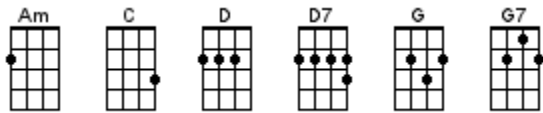

Rockin' Robin - Bass Ukulele TAB

Leon René aka Jimmie Thomas (as recorded by Bobby Day 1958)

INTRO: / 1 2 3 4 / [G] / [G] /

[G] Tweedly deedly dee	[Am] tweedly	[D] deedly dee	[G]	[Am] [D]	
[G] Tweedly deedly dee	[Am] tweedly	[D] deedly dee	E -----	-----	
[G] Tweedly deedly dee	[Am] tweedly	[D] deedly dee	D -5-----	-7-----	
[G]↓ Tweet - [G]↓ tweet	[Am] tweedly	[D] deedly dee	A -----	-----5---	
- - [G]↓ tweet [G]↓ tweet			E -----	-----	
			1 2 3 4	1 2 3 4	

VERSE: < play either fingering in red or black >

He [G] rocks in the tree-top all the day long	[G]		
[G] Hoppin' and a-boppin' and a-singin' his song	G ---4-7-4-	-----	
[G] All the little birds on Jay Bird Street	D -5-----	-----	
[G] Love to hear the robin goin'	A ---2-5-2-	---2-5-2-	
[G7]↓ Tweet [G7]↓ tweet [G7]↓ tweet	E -3-----	-3-----	
	1 2 3 4	1 2 3 4	

CHORUS:

[G7]↓ Rockin' [C] robin (tweet [C] tweet, tweet)
 Rockin' [G] robin (tweet [G] tweedly dee)
 [D7] Blow rockin' robin 'cause we're
 [C] Really gonna rock to-[G]night (tweet [G] tweedly dee)

[C]		[G]		[D]	[C]	
G -----	-----	-----	-----	-----2---	-----	
D ---2-5-2-	---2-5-2-	-----	-----	-0-4---4-	---2-5-2-	
A -3-----	-3-----	---2-5-2-	---2-5-2-	-----	-3-----	
E -----	-----	-3-----	-3-----	-----	-----	
1 2 3 4	1 2 3 4	1 2 3 4	1 2 3 4	1 2 3 4	1 2 3 4	