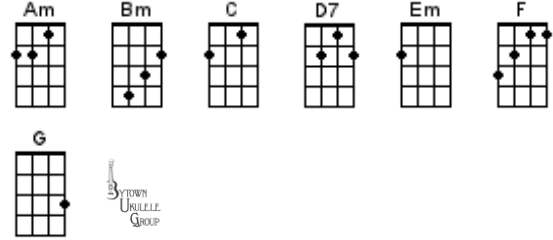

BUG Jam Songbook Chord Chart

Baritone Chord Chart

August 21, 2024

Across The Universe

Eight Days A Week

All My Loving

For No One

Baby's in Black

Help!

Back In The U.S.S.R.

and

Honey Pie (Abridged)

Can't Buy Me Love

I Feel Fine

Crippled Inside

I Saw Her Standing There