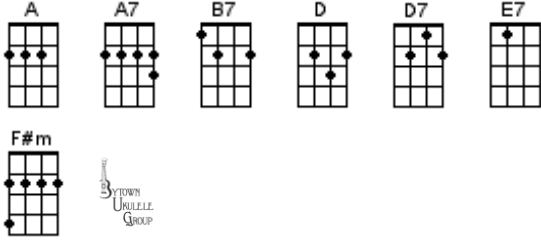

Baby's in Black