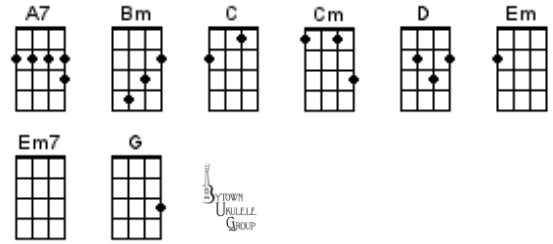

She Loves You