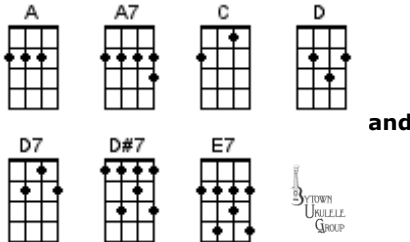

Back In The U.S.S.R.