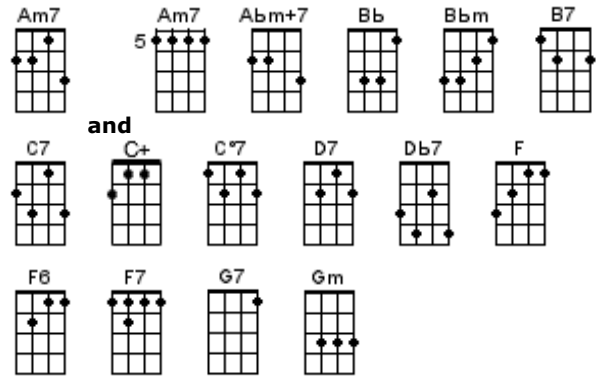

Till There Was You