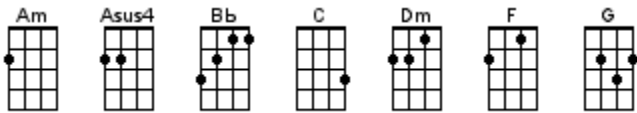

Forever Autumn

Jeff Wayne, Gary Osborne, Paul Vigrass 1969 (recorded by Justin Hayward)

INTRO: / 1 2 3 4 /

[Am] [Am] [Am] [Am]

A |-----0-----|-----0-----|-----0-----|-----0-----|

E |-0---0-----| |-0---0-----| |-0---0-----| -----0-----|

[Am] The summer sun is fading as the [G] year grows old [G]
/ [F] And [C] darker / [Dm] days are [C] drawing / [G] near / [G] /
[F] The winter winds will be much [G] colder [G]↓
Now you're not

[Am] here [Am] [Am] [Am]

/ [F] Like a [C] song through the / [Bb] trees you came to [Am] love me [Am]
/ [F] Like a [C] leaf on a / [Bb] breeze you blew a-[Am]way [Am] / [Dm] / [Dm]↓

[Am] [Am] [Am] [Am]

A |-----0-----|-----0-----|-----0-----|-----0-----|

/ [F] Like a [C] song through the / [Bb] trees you came to [Am] love me [Am]
/ [F] Like a [C] leaf on a / [Bb] breeze you blew a-[Am]way [Am] / [Dm] / [Dm]↓

	[Am]	[Am]	[Am]	[Am]
A	-----	-----	-----	-----0---
E	-0--0-	-0--0-	-0--0-	-----0-
C	--2--0-2--0-	--2--0-2--0-	--2--0-2--0-	-----0-
G	-----4--2-	-----4--2-	-----4--2-	-2-----
	1 + 2 + 3 + 4 +	1 + 2 + 3 + 4 +	1 + 2 + 3 + 4 +	1 + 2 + 3 + 4 +