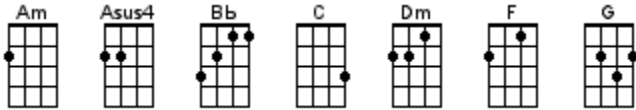

Forever Autumn

Jeff Wayne, Gary Osborne, Paul Vigrass 1969 (recorded by Justin Hayward)

INTRO: / 1 2 3 4 /

	[Am]	[Am]	[Am]	[Asus4] [Am]
A	-----	-----	-----	5-3--0-----
E	0---0-----	0---0-----	0---0-----	-----
C	---2---0-2---0---	---2---0-2---0---	---2---0-2---0---	-----
G	-----4---2-	-----4---2-	-----4---2-	-----
	1 + 2 + 3 + 4 +	1 + 2 + 3 + 4 +	1 + 2 + 3 + 4 +	1 + 2 + 3 + 4 +

[Am] The summer sun is fading as the [G] year grows old [G]
 / [F] And [C] darker / [Dm] days are [C] drawing / [G] near [G]
 [F] The winter winds will be much [G] colder [G]↓
 Now you're not

	[Am] here	[Am]	[Am]	[Asus4] [Am]
A	-----	-----	-----	5-3--0-----
E	0---0-----	0---0-----	0---0-----	-----
C	---2---0-2---0---	---2---0-2---0---	---2---0-2---0---	-----
G	-----4---2-	-----4---2-	-----4---2-	-----
	1 + 2 + 3 + 4 +	1 + 2 + 3 + 4 +	1 + 2 + 3 + 4 +	1 + 2 + 3 + 4 +

/ [F] Like a [C] song through the / [Bb] trees you came to [Am] love me [Am]
 / [F] Like a [C] leaf on a / [Bb] breeze you blew a-[Am]way [Am] / [Dm] / [Dm]↓

	[Am]	[Am]	[Am]	[Asus4] [Am]
A	-----	-----	-----	5-3--0-----
E	0---0-----	0---0-----	0---0-----	-----
C	---2---0-2---0---	---2---0-2---0---	---2---0-2---0---	-----
G	-----4---2-	-----4---2-	-----4---2-	-----
	1 + 2 + 3 + 4 +	1 + 2 + 3 + 4 +	1 + 2 + 3 + 4 +	1 + 2 + 3 + 4 +

/ [F] Like a [C] song through the / [Bb] trees you came to [Am] love me [Am]
 / [F] Like a [C] leaf on a / [Bb] breeze you blew a-[Am]way [Am] / [Dm] / [Dm]↓

	[Am]	[Am]	[Am]	[Asus4] [Am]
A	-----	-----	-----	-5-3---0-----
E	-0---0-----	-0---0-----	-0---0-----	-----
C	---2---0-2---0---	---2---0-2---0---	---2---0-2---0---	-----
G	-----4---2-	-----4---2-	-----4---2-	-----
	1 + 2 + 3 + 4 +	1 + 2 + 3 + 4 +	1 + 2 + 3 + 4 +	1 + 2 + 3 + 4 +