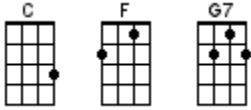

# Worried Man Blues

Traditional

**INTRO:** / 1 2 / 1 2 / [C] / [C]

## CHORUS:

It [C] takes a worried man, to sing a worried song  
It [F] takes a worried man, to sing a worried [C] song  
It [C] takes a worried man, to sing a worried song  
I'm worried [G7] now, but I won't be worried [C] long [C]

The [C] shackles on my feet had 21 links of chain  
The [F] shackles on my feet had 21 links of [C] chain  
The [C] shackles on my feet had 21 links of chain  
And on each [G7] link the initials of my [C] name [C]

I [C] looked down the track, as far as I could see  
I [F] looked down the track, as far as I could [C] see  
I [C] looked down the track, as far as I could see  
A little bitty [G7] hand was wavin' after [C] me [C]