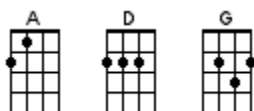

CHORUS:

Oh [D] my ding-a-ling, oh [G] my ding-a-ling
Oh I [A] want you to play with [D] my ding-a-ling
Oh [D] my ding-a-ling, oh [G] my ding-a-ling
Oh I [A] want you to play with [D] my ding-a-ling

< QUIET >

[D] / [D] / [D] / [D] /
[D] / [D] / [D] / [D]

Mmmm [D] this here song it [G] ain't so sad
The [A] cutest little song, you [D] ever had
[D] Those of you who [G] will not sing
You [A] must be playin' with your [D] own ding-a-ling

FINAL CHORUS:

[D] My ding-a-ling [G] my ding-a-ling
I [A] want you to play with [D] my ding-a-ling
[D] My ding-a-ling [G] my ding-a-ling
I [A] want you to play with [D] my ding-a-ling

Oh [D] your ding-a-ling [G] your ding-a-ling
We [A] saw you playin' with [D] your ding-a-ling
Oh [D] my ding-a-ling

[G] Everybody sing
[A] I want to play with [D] my ding-a-ling
[D] My ding-a-ling, oh [G] my ding-a-ling

< SLOW DOWN >

[A]↓ I [A]↓ wanna [A]↓ play [A]↓ with [D]↓ my ding-a-~[D]~ling [D]↓

www.bytownukulele.ca