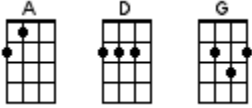

My Ding-A-Ling

Dave Bartholomew 1952 (Chuck Berry live version 1972)

< **WOMEN** – red **MEN** – blue EVERYONE – regular

< ~[D]~ means tremolo on the D chord >

INTRO: / 1 2 3 4 / [D] / [D] /

[D] When I was a [G] little bitty boy
My [A] grandmother bought me a [D] cute little toy
[D] Silver bells hangin' [G] on a string
She [A] told me it was my [D] ding-a-ling-a-ling

CHORUS:

Oh [D] my ding-a-ling [G] my ding-a-ling
I [A] want you to play with [D] my ding-a-ling
[D] My ding-a-ling [G] my ding-a-ling
I [A] want you to play with [D] my ding-a-ling [D]

[D] Then mama took me to [G] Sunday school
They [A] tried to teach me the [D] Golden Rule
But [D] when the choir would [G] stand and sing
I'd [A] sit there and play with my [D] ding-a-ling-a-ling

CHORUS:

Oh [D] my ding-a-ling [G] my ding-a-ling
I [A] want you to play with [D] my ding-a-ling
[D] My ding-a-ling [G] my ding-a-ling
I [A] want you to play with [D] my ding-a-ling [D]

[D] Once I was climbin' the [G] garden wall
I [A] slipped and had a [D] terrible fall
[D] I fell so hard I [G] heard bells ring
But [A] held on to my [D] ding-a-ling-a-ling