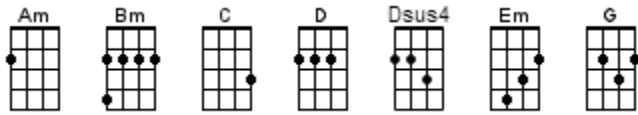

Perhaps Love

John Denver 1981 (John Denver's solo version for his 1982 album "Seasons Of The Heart")

INTRO: / 1 2 / 1 2 / [G] / [Em] / [C] / [D]↓

Perhaps [G] love is like a [Em] resting place, a [Am] shelter from the [D] storm
 It ex-[G]ists to give you [Em] comfort, it is [Am] there to keep you [D] warm
 And [Bm] in those times of [Em] trouble, when [C] you are most a-[D]lone
 The [Am] memory of [D] love will bring you [G] home [D]↓

Perhaps [G] love is like a [Em] window, per-[Am]haps an open [D] door
 It in-[G]vites you to come [Em] closer, it [Am] wants to show you [D] more
 And [Bm] even if you [Em] lose yourself, and [C] don't know what to [D] do
 The [Am] memory of [D] love will see you [G] through [G]

Oh [Bm] love to some is [Em] like a cloud, to [C] some as [D] strong as [G] steel
 For [Bm] some a way of [Em] living, for [C] some a [D] way to [G] feel
 And [Bm] some say love is [Em] holding on [C] some say [D] letting [G] go
 [Bm] Some say love is [Em] everything
 [Am] Some say they don't [D] know [Dsus4] / [D]↓

INSTRUMENTAL - CHORDS OR < RIFF > :

Oh [Bm] love to some is [Em] like a cloud, to [C] some as [D] strong as [G] steel
 For [Bm] some a way of [Em] living, for [C] some a [D] way to [G] feel

< RIFF >

[Bm]	[Em]	[C] [D]	[G]	[Bm]	[Em]	[C] [D]	[G]	
A -----2--- -----2--- -----0-3- -----2--- -----2--- -----2--2 -3---0--- -----2---	E -2-2----- -3-3----- -3----- ----- -----2-2----- -3-3----- ----- -----	1 + 2 + 1 + 2 + 1 + 2 + 1 + 2 + 1 + 2 + 1 + 2 + 1 + 2 + 1 + 2 +						