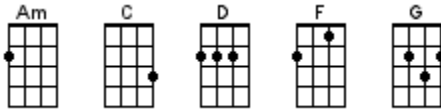

Old Toy Trains

Roger Miller 1967 (as recorded by Raffi 1983)

< MELODION/BELLS/UKES play intro, instrumental, and outro >

INTRO: / 1 2 3 4 /

| | [C] | [C] | [C] [G] | [C]↓
 A|-----3---5--|7-----8-7-8--|7-----3---5--|7-----5-3-5--|3
 |1 + 2 + 3 + 4 +|1 + 2 + 3 + 4 +|1 + 2 + 3 + 4 +|1 + 2 + 3 + 4 +|1 + 2 +

Old toy [C] trains, little toy [G] tracks
 Little toy [F] drums, coming from a [G] sack
 Carried by a [C] man, dressed in white and [F] red
 Little one [C] don't you think it's [G] time you were in [C]↓ bed

Close your [G] e-e-[G]eyes
 And listen to the [F] ski-i-i-i-i-[C]ies
 All is [C] calm, all is [Am] well
 Soon you'll hear Kris [D] Kringle and the jingle [G]↓ bells

Bringing old toy [C] trains, little toy [G] tracks
 Little toy [F] drums, coming from a [G] sack
 Carried by a [C] man, dressed in white and [F] red
 Little one [C] don't you think it's [G] time you were in