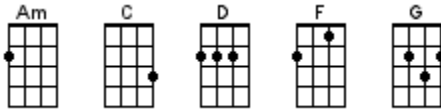

Old Toy Trains

Roger Miller 1967 (as recorded by Raffi 1983)

< MELODION/BELLS/UKES play intro, instrumental, and outro >

INTRO: / 1 2 3 4 /

[C] [C] [C] [G] [C]↓
 A|-----3---5--|7-----8-7-8--|7-----3---5--|7-----5-3-5--|3
 |1 + 2 + 3 + 4 +|1 + 2 + 3 + 4 +|1 + 2 + 3 + 4 +|1 + 2 + 3 + 4 +|1 + 2 +

Old toy [C] trains, little toy [G] tracks
 Little toy [F] drums, coming from a [G] sack
 Carried by a [C] man, dressed in white and [F] red
 Little one [C] don't you think it's [G] time you were in [C]↓ bed

Close your [G] e-e-[G]eyes
 And listen to the [F] ski-i-i-i-i-[C]ies
 All is [C] calm, all is [Am] well
 Soon you'll hear Kris [D] Kringle and the jingle [G]↓ bells

Bringing old toy [C] trains, little toy [G] tracks
 Little toy [F] drums, coming from a [G] sack
 Carried by a [C] man, dressed in white and [F] red
 Little one [C] don't you think it's [G] time you were in