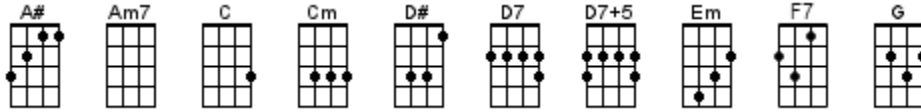

# Blue Moon

Richard Rodgers and Lorenz Hart 1934

**INTRO: / 1 2 / 1 2 / [D7] / [D7]**

Blue [G] moon [Em]

[C] You saw me [D7] standing a-[G]lone [Em]

[C] Without a [D7] dream in my [G] heart [Em]

[C] Without a [D7] love of my [G] own [Em] / [C] / [D7]

Blue [G] moon [Em]/[C]

[C] You knew just [D7] what I was [G] there for [Em]

[C] You heard me [D7] saying a [G] prayer for [Em]

[C] Someone I [D7] really could [G] care for [C] / [G] / [G7]

And then there [Am7] suddenly ap-[D7]peared be-[G]fore me [Em]

The only [Am7] one my arms will [D7] ever [G] hold [G]

I heard some-[D#]body whisper [F7] "Please a-[A#]dore me" [A#]

And when I [D7] looked, the moon had [Am7] turned to [D7] gold [D7+5]

Blue [G] moon [Em]