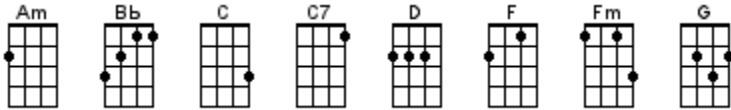

In My Life

Lennon-McCartney 1965 (The Beatles)

INTRO: / 1 2 3 4 /

	[C]		[G]		[C]		[G]
A	-----3-----		-----2-		-----3-----		-----2-
E	-0-----0-1-3-3-		-----		-0-----0-1-3-3-		-----
C	-0-----2-		-----		-0-----2-		-----
G	-----0-		-----		-----0-		-----
	1 + 2 + 3 + 4 +		1 + 2 + 3 + 4 +		1 + 2 + 3 + 4 +		1 + 2 + 3 + 4 +

There are [C] places [G] I'll re-[Am]member [C7]
 All my [F] li-i-i-[Fm]ife, though [C] some have changed
 Some for-[C]ever [G] not for [Am] better [C7]
 Some have [F] go-o-o-[Fm]one, and [C] some remain