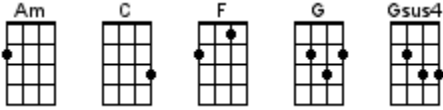

Riptide

Vance Joy 2013

INTRO: / 1 2 / 1 2 /

[Am] / [G] / [C] / [C] /
[Am] / [G] / [C] / [C] /

VERSE 1:

[Am] I was scared of [G] dentists and the [C] dark [C]
[Am] I was scared of [G] pretty girls and [C] starting conver-[C]sations
Oh [Am] all my [G] friends are turning [C] green [C]
You're the [Am] magician's as-[G]sistant in their [C] dreams [C]

A-[Am]oh [G] oh [C] oh [C]
A-[Am]oh [G] oh and they [C]↓ come unstuck

CHORUS:

[Am] Lady [G] running down to the [C] riptide
[C] Taken away to the [Am] dark side
[G] I wanna be your [C] left hand man [C]
I [Am] love you [G] when you're singing that [C] song, and
[C] I got a lump in my [Am] throat 'cause
[G] You're gonna sing the [C] words wrong [C]

A-[Am]oh [G] oh [C] oh [C]
A-[Am]oh [G] oh and they [C]↓ come unstuck

CHORUS:

[Am] Lady [G] running down to the [C] riptide
[C] Taken away to the [Am] dark side
[G] I wanna be your [C] left hand man [C]
I [Am] love you [G] when you're singing that [C] song, and
[C] I got a lump in my [Am] throat, 'cause
[G] You're gonna sing the [C] words wrong [C]

Ah [Am] Lady [G] running down to the [C] riptide
[C] Taken away to the [Am] dark side
[G] I wanna be your [C] left hand man [C]
I [Am] love you [G] when you're singing that [C] song, and
[C] I got a lump in my [Am] throat, 'cause
[G] You're gonna sing the [C] words wrong
[C] I got a lump in my [Am] throat, 'cause
[G] You're gonna sing the [C]↓ words wrong