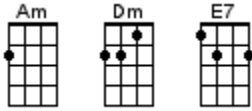

Abacadabra

Steve Miller 1982 (recorded by The Steve Miller Band)

UBass (Timber)

INSTRUMENTAL INTRO: / 1 2 3 4 /

RIFF #1 OVER INTRO (x2)

```

G|-----|-----|-----|-----|
D|-----|-----|-----|-----|
A|-----7-----|---7-----|-----7-----|-----|
E|---5-8-----|---8-5-----|---5-8-----3-|-5-5-3-5-----|
| 1 + 2 + 3 + 4 + | 1 + 2 + 3 + 4 + | 1 + 2 + 3 + 4 + | 1 + 2 + 3 + 4 + |

CHORUS:

A-[Am]bra-abra-ca-[Dm]dabra
[E7] I want to reach out and [Am] grab ya

RIFF #4

G	-----		-----7---		-----		-----		---	
D	-----		-----7---		-----		-----		---	
A	-----7-		---5-8-		-----2-		-----7-		---	
E	---5-8-		-----		-0-0-4-		---5-8-		---0-	
	1 + 2 + 3 + 4 +		1 + 2 + 3 + 4 +		1 + 2 + 3 + 4 +		1 + 2 + 3 + 4 +		1	

CHORUS:

A-[Am]bra-abra-ca-[Dm]dabra
[E7] I want to reach out and [Am] grab ya
A-[Am]bra-abra-ca-[Dm]dabra
[E7] Abraca-[Am]dabra

[Am] Every time you [Dm] call my name
[E7] I heat up like a [Am] burnin' flame
[Am] Burnin' flame [Dm] full of desire

[E7] Kiss me baby, let the fire get higher [E7]
[E7] Yeah, yeah, yea-ah!

INSTRUMENTAL:

RIFF #2 (x2)

```

G|-----|-----|-----|-----|---|
D|-----|-----7-----|-----|-----|---|
A|-----7-----|---5-8-----|-----2-----|-----7-----|---|
E|---5-8-----|-----|---0-4-----|---5-8-----0-----|-5-|
  | 1 + 2 + 3 + 4 + | 1 + 2 + 3 + 4 + | 1 + 2 + 3 + 4 + | 1 + 2 + 3 + 4 + | 1 |