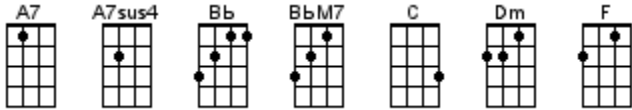

California Dreamin'

John and Michelle Phillips 1963 (as recorded by Mamas and the Papas 1965)

INTRO: / 1 2 3 4 / [Dm] / [Dm] ↓

VERSE 1:

All the leaves are [Dm] brown

(All the [C] leaves are [Bb] brown)

And the [C] sky is [A7sus4] gray (And the sky is [A7] gray)

[Bb] I've been for a [F] walk

(I've been [A7] for a [Dm] walk)

On a [Bb] winter's [A7sus4] day (On a winter's [A7] day)

I'd be safe and [Dm] warm

(I'd be [C] safe and [Bb] warm)

If I [C] was in L [A7sus4] A (If I was in L [A7] A)

CHORUS:

California [Dm] dreamin'

(Ca-li-[C]ifornia [Bb] dreamin')

On [C] such a winter's [A7sus4] day [A7]

VERSE 2:

Stopped in to a [Dm] church [C] / [Bb]

I passed a-[C]long the [A7sus4] way / [A7]

Well I [Bb] got down on my [F] knees

(Got down [A7] on my [Dm] knees)

And I pre-[Bb]tend to [A7sus4] pray (I pretend to [A7] pray)

You know the preacher likes the [Dm] cold

(Preacher [C] likes the [Bb] cold)

He knows [C] I'm gonna [A7sus4] stay (Knows I'm gonna [A7] stay)