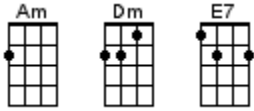

Abacadabra

Steve Miller 1982 (recorded by The Steve Miller Band)

INSTRUMENTAL INTRO: / 1 2 3 4 /

[Am]	[Am]	[Am]	[Am]
A ---0-3-7----- ---7-3-0----- ---0-3-7----- ---0-0---0-----			
E ----- ----- -----3- -----3-----			
C ----- ----- ----- -----			
G ----- ----- ----- -----			
1 + 2 + 3 + 4 +	1 + 2 + 3 + 4 +	1 + 2 + 3 + 4 +	1 + 2 + 3 + 4 +

CHORUS:

A-[Am]bra-abra-ca-[Dm]dabra
[E7] I want to reach out and [Am] grab ya
A-[Am]bra-abra-ca-[Dm]dabra
[E7] Abraca-[Am]dabra

[Am] You make me hot, you [Dm] make me sigh
[E7] You make me laugh, you [Am] make me cry
[Am] Keep me burnin' [Dm] for your love
[E7] With the touch of a [Am] velvet glove

CHORUS:

A-[Am]bra-abra-ca-[Dm]dabra
[E7] I want to reach out and [Am] grab ya
A-[Am]bra-abra-ca-[Dm]dabra
[E7] Abraca-[Am]dabra

[Am] I feel the magic in [Dm] your caress
[E7] I feel magic when I [Am] touch your dress
[Am] Silk and satin [Dm] leather and lace
[E7] Black panties with an [Am] angel's face

[Am] I can see magic [Dm] in your eyes
[E7] I hear the magic [Am] in your sighs
[Am] Just when I think I'm gonna [Dm] get away
[E7] I hear those words, that [Am] you always say

CHORUS:

A-[Am]bra-abra-ca-[Dm]dabra
[E7] I want to reach out and [Am] grab ya
A-[Am]bra-abra-ca-[Dm]dabra
[E7] Abraca-[Am]dabra