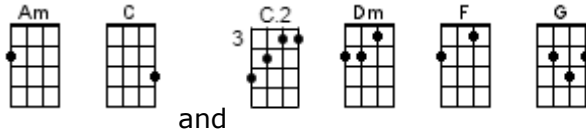

# Yellow Submarine

Lennon-McCartney 1966 (The Beatles)

## < Possible strumming pattern for verses >

[C]↓ So we [G]↓ sailed ↑↓ on [F]↓ to the [C]↓ sun ↑↓  
 [Am]↓ Till we [Dm]↓ found ↑↓ the [Am]↓ sea of [G]↓ green ↑↓

[C] So we [G] sailed, on [F] to the [C] sun  
 [Am] Till we [Dm] found, the [Am] sea of [G] green  
 [C] And we [G] lived, be-[F]neath the [C] waves  
 [Am] In our [Dm] yellow [Am] subma-[G]rine 2 3 4

### CHORUS:

[C] We all live in a [G] yellow submarine  
 [G] Yellow submarine [C] yellow submarine  
 [C] We all live in a [G] yellow submarine  
 [G] Yellow submarine [C] yellow submarine

As we **[G]** live, a **[F]** life of **[C]** ease **(life of ease)**  
**[Am]** Every **[Dm]** one of us **(every one of us)**  
 Has **[Am]** all we **[G]** need **(has all we need)**  
**[C]** Sky of **[G]** blue **(sky of blue)**  
 And **[F]** sea of **[C]** green **(sea of green)**  
**[Am]** In our **[Dm]** yellow **(in our yellow)**  
**[Am]** Subma-**[G]**rine **(submarine - ha ha!)**