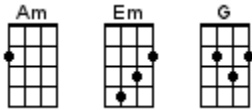

When Will We Be Married

Traditional (as recorded by The Waterboys 1988)

INSTRUMENTAL INTRO: / 1 2 3 4 /

[Am] When will we be [G] married Molly [Am] when will we be [Em] wed
[Am] When will we be [G] bedded in the [Am] same bed [G]
[Am] When will we be [G] married Molly [Am] when will we be [Em] wed
[Am] When will we be [G] bedded in the [Em] same bed

[Am] When will we be [G] married Molly [Am] when will we be [Em] wed
[Am] When will we be [G] bedded in the [Am] same bed [G]
[Am] When will we be [G] married Molly [Am] when will we be [Em] wed
[Am] When will we be [G] bedded in the [Em] same bed