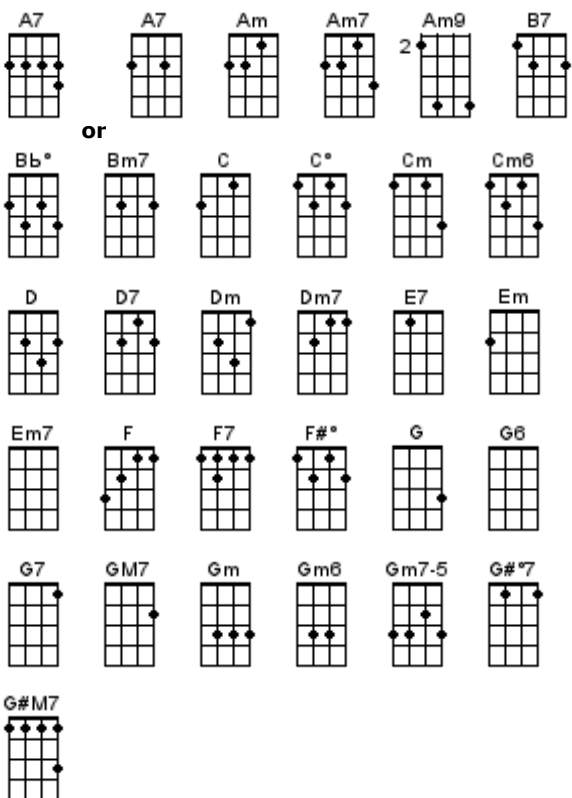

BUG's Takin' Care of Christmas Songbook Chord Chart

Baritone Chord Chart

December 15, 2021

Christmas In Killarney

The Christmas Song Song

Christmas In The Valley

Christmas Times a-Comin'

Christmas Medley

Circle of Steel

Frosty The Snowman, Tequila!

Key of G