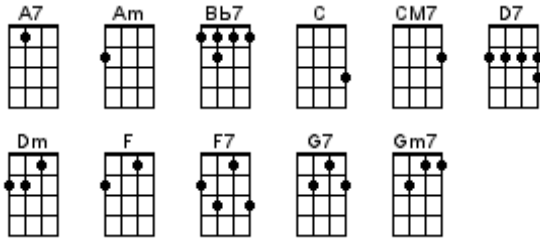

BUG's Jingle Bell Jam Songbook Chord Chart

December 16, 2020

Baby It's Cold Outside

Christmas Island

Cool Yule

Feliz Navidad

Have Yourself A Merry Little Christmas

Home For The Holidays

I Want A Hippopotamus For Christmas

Jingle Bells

Let The Good Guys Win

Nuttin' For Christmas

Put A Little Holiday In Your Heart

Santa Claus Is Coming To Town

Silver Bells

Snoopy's Christmas

BUG's Jingle Bell Jam Songbook Chord Chart

December 16, 2020

The Twelve Days Of Christmas

Chord diagrams for C, D, Em, F, G, and G7.

The diagrams show the following fingerings:

- C:** One finger on the bottom string (E).
- D:** Two fingers on the second string (F) and third string (A).
- Em:** Two fingers on the second string (F) and third string (A).
- F:** One finger on the first string (F).
- G:** Two fingers on the second string (B) and third string (D).
- G7:** Two fingers on the second string (B) and third string (D).