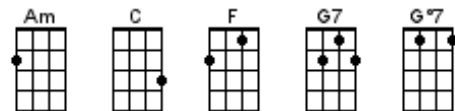

Nuttin' For Christmas