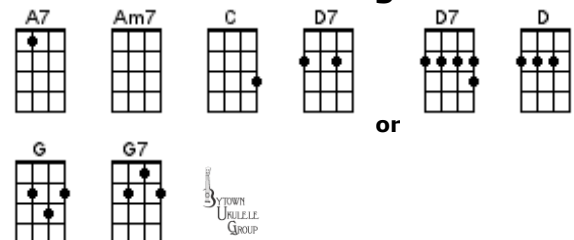

BUG's Jingle Bell Jam Songbook Chord Chart

December 16, 2020

Baby It's Cold Outside

Christmas Island

Cool Yule

Feliz Navidad

Have Yourself A Merry Little Christmas

Home For The Holidays

I Want A Hippopotamus For Christmas

Jingle Bells

Let The Good Guys Win

Nuttin' For Christmas

Put A Little Holiday In Your Heart

Santa Claus Is Coming To Town

Silver Bells

Snoopy's Christmas

BUG's Jingle Bell Jam Songbook Chord Chart

December 16, 2020

The Twelve Days Of Christmas

Chord diagrams for C, D, Em, F, G, and G7.

The diagrams show the following fingerings:

- C:** One finger on the bottom string (E).
- D:** Two fingers on the second string (F) and third string (A).
- Em:** Two fingers on the second string (F) and third string (A).
- F:** One finger on the first string (F).
- G:** Two fingers on the second string (B) and third string (D).
- G7:** Two fingers on the second string (B) and third string (D).