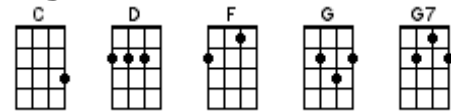

Jingle Bells