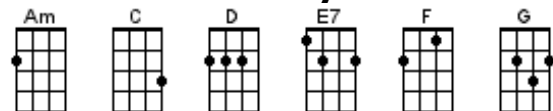

Put A Little Holiday In Your Heart