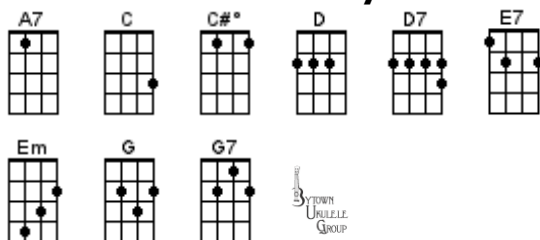

BUG's Jingle Bell Jam Songbook Chord Chart

December 16, 2020

Baby It's Cold Outside

Christmas Island

Cool Yule

Feliz Navidad

Have Yourself A Merry Little Christmas

Home For The Holidays

I Want A Hippopotamus For Christmas

Jingle Bells

Let The Good Guys Win

Nuttin' For Christmas

Put A Little Holiday In Your Heart

Santa Claus Is Coming To Town

Silver Bells

Snoopy's Christmas

BUG's Jingle Bell Jam Songbook Chord Chart

December 16, 2020

The Twelve Days Of Christmas

Chord diagrams for C, D, Em, F, G, and G7.

The diagrams show the following fingerings:

- C:** One finger on the bottom string (E).
- D:** Two fingers on the second string (F) and third string (A).
- Em:** Two fingers on the second string (F) and third string (A).
- F:** One finger on the first string (F).
- G:** Two fingers on the second string (B) and third string (D).
- G7:** Two fingers on the second string (B) and third string (D).