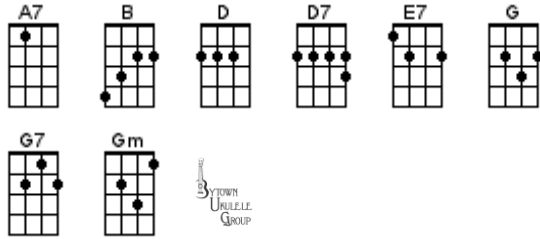

BUG's Jingle Bell Jam Songbook Chord Chart

December 16, 2020

Baby It's Cold Outside

Christmas Island

Cool Yule

Feliz Navidad

Have Yourself A Merry Little Christmas

Home For The Holidays

I Want A Hippopotamus For Christmas

Jingle Bells

Let The Good Guys Win

Nuttin' For Christmas

Put A Little Holiday In Your Heart

Santa Claus Is Coming To Town

Silver Bells

Snoopy's Christmas

BUG's Jingle Bell Jam Songbook Chord Chart

December 16, 2020

The Twelve Days Of Christmas

Chord diagrams for C, D, Em, F, G, and G7.

The diagrams show the following fingerings:

- C:** One finger on the bottom string (E).
- D:** Two fingers on the second string (F) and third string (A).
- Em:** Two fingers on the second string (F) and third string (A).
- F:** One finger on the first string (F).
- G:** Two fingers on the second string (B) and third string (D).
- G7:** Two fingers on the second string (B) and third string (D).