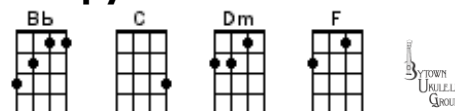

BUG's Jingle Bell Jam Songbook Chord Chart

December 16, 2020

Baby It's Cold Outside

Christmas Island

Cool Yule

Feliz Navidad

Have Yourself A Merry Little Christmas

Home For The Holidays

BUG's Jingle Bell Jam Songbook Chord Chart

December 16, 2020

The Twelve Days Of Christmas

Chord diagrams for C, D, Em, F, G, and G7.

The diagrams show the following fingerings:

- C:** One finger on the bottom string (E).
- D:** Two fingers on the second string (F) and third string (A).
- Em:** Two fingers on the second string (F) and third string (A).
- F:** One finger on the first string (F).
- G:** Two fingers on the second string (B) and third string (D).
- G7:** Two fingers on the second string (B) and third string (D).