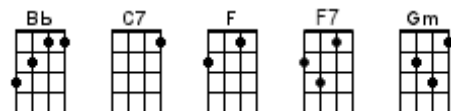

Silver Bells