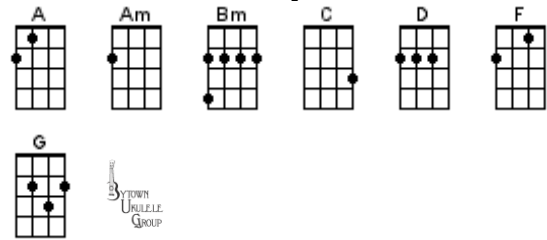

BUG's Jingle Bell Jam Songbook Chord Chart

December 16, 2020

Baby It's Cold Outside

Christmas Island

Cool Yule

Feliz Navidad

Have Yourself A Merry Little Christmas

Home For The Holidays

I Want A Hippopotamus For Christmas

Jingle Bells

Let The Good Guys Win

Nuttin' For Christmas

Put A Little Holiday In Your Heart

Santa Claus Is Coming To Town

Silver Bells

Snoopy's Christmas

BUG's Jingle Bell Jam Songbook Chord Chart

December 16, 2020

The Twelve Days Of Christmas

Chord diagrams for C, D, Em, F, G, and G7.

The diagrams show the following fingerings:

- C:** One finger on the bottom string (E).
- D:** Two fingers on the second string (F) and third string (A).
- Em:** Two fingers on the second string (F) and third string (A).
- F:** One finger on the first string (F).
- G:** Two fingers on the second string (B) and third string (D).
- G7:** Two fingers on the second string (B) and third string (D).