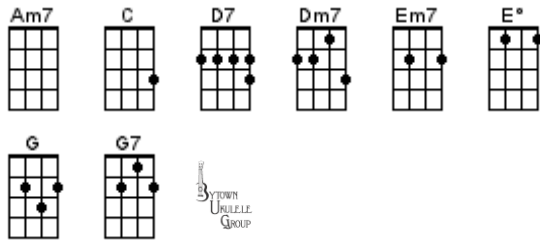

BUG's Jingle Bell Jam Songbook Chord Chart

December 16, 2020

Baby It's Cold Outside

Christmas Island

Cool Yule

Feliz Navidad

Have Yourself A Merry Little Christmas

Home For The Holidays

I Want A Hippopotamus For Christmas

Jingle Bells

Let The Good Guys Win

Nuttin' For Christmas

Put A Little Holiday In Your Heart

Santa Claus Is Coming To Town

Silver Bells

Snoopy's Christmas

BUG's Jingle Bell Jam Songbook Chord Chart

December 16, 2020

The Twelve Days Of Christmas

Chord diagrams for C, D, Em, F, G, and G7.

The diagrams show the following fingerings:

- C:** One finger on the bottom string (E).
- D:** Two fingers on the second string (F) and third string (A).
- Em:** Two fingers on the second string (F) and third string (A).
- F:** One finger on the first string (F).
- G:** Two fingers on the second string (B) and third string (D).
- G7:** Two fingers on the second string (B) and third string (D).