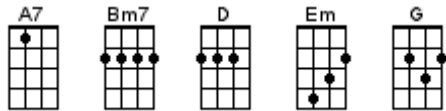

BUG's Jingle Bell Jam Songbook Chord Chart

December 16, 2020

Baby It's Cold Outside

Christmas Island

Cool Yule

Feliz Navidad

Have Yourself A Merry Little Christmas

Home For The Holidays

BUG's Jingle Bell Jam Songbook Chord Chart

December 16, 2020

The Twelve Days Of Christmas

Chord diagrams for C, D, Em, F, G, and G7.

The diagrams show the following fingerings:

- C:** One finger on the bottom string (E).
- D:** Two fingers on the second string (F) and third string (A).
- Em:** Two fingers on the second string (F) and third string (A).
- F:** One finger on the first string (F).
- G:** Two fingers on the second string (B) and third string (D).
- G7:** Two fingers on the second string (B) and third string (D).