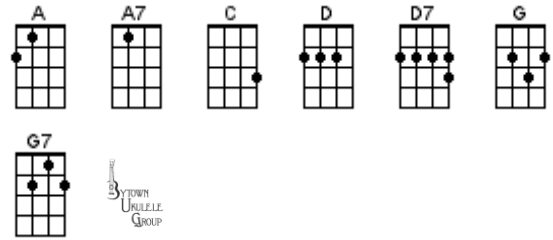

BUG's Jingle Bell Jam Songbook Chord Chart

December 16, 2020

Baby It's Cold Outside

Christmas Island

Cool Yule

Feliz Navidad

Have Yourself A Merry Little Christmas

Home For The Holidays

I Want A Hippopotamus For Christmas

Jingle Bells

Let The Good Guys Win

Nuttin' For Christmas

Put A Little Holiday In Your Heart

Santa Claus Is Coming To Town

Silver Bells

Snoopy's Christmas

BUG's Jingle Bell Jam Songbook Chord Chart

December 16, 2020

The Twelve Days Of Christmas

Chord diagrams for C, D, Em, F, G, and G7.

The diagrams show the following fingerings:

- C:** One finger on the bottom string (E).
- D:** Two fingers on the second string (F) and third string (A).
- Em:** Two fingers on the second string (F) and third string (A).
- F:** One finger on the first string (F).
- G:** Two fingers on the second string (B) and third string (D).
- G7:** Two fingers on the second string (B) and third string (D).