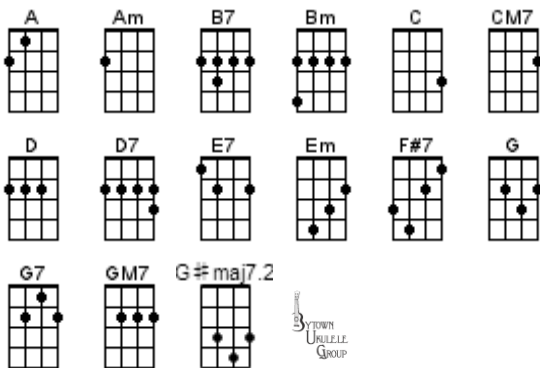

BUG's Jingle Bell Jam Songbook Chord Chart

December 16, 2020

Baby It's Cold Outside

Christmas Island

Cool Yule

Feliz Navidad

Have Yourself A Merry Little Christmas

Home For The Holidays

I Want A Hippopotamus For Christmas

Jingle Bells

Let The Good Guys Win

Nuttin' For Christmas

Put A Little Holiday In Your Heart

Santa Claus Is Coming To Town

Silver Bells

Snoopy's Christmas

BUG's Jingle Bell Jam Songbook Chord Chart

December 16, 2020

The Twelve Days Of Christmas

Chord diagrams for C, D, Em, F, G, and G7.

The diagrams show the following fingerings:

- C:** One finger on the bottom string (E).
- D:** Two fingers on the second string (F) and third string (A).
- Em:** Two fingers on the second string (F) and third string (A).
- F:** One finger on the first string (F).
- G:** Two fingers on the second string (B) and third string (D).
- G7:** Two fingers on the second string (B) and third string (D).