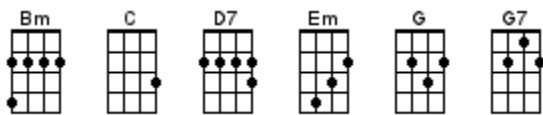

Now **[G]** here I am, with my hat in my hand
[G] Standin' on the broad high-**[G7]**way, will you give a **[C]** ride
To a **[C]** lonesome boy, who missed the train last **[G]** night
I **[C]** went in town, for one last round
And I **[C]** gambled my ticket a-**[G]**way
And the big steel **[Em]** rail won't carry me **[D7]** home
To the one I **[G]** love **[Bm]** / **[Em][D7]** /

CHORUS:

[C] Oooo **[Bm]** oooo **[Em]** ooo oo-oo-**[G]**oooo-**[G]**ooo
[C] Oo **[Bm]** oo **[Em]** oo **[D7]** oo **[G]** oooo **[G7]** oooo

[C] Oooo **[Bm]** oooo **[Em]** ooo oo-oo-**[G]**oooo-**[G]**ooo
[C] Oo **[Bm]** oo **[Em]** oo **[D7]** oo **[G]** oooo **[G]** oooo **[G]** oooo **[G]**↓

www.bytownukulele.ca