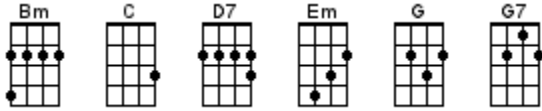

Steel Rail Blues

Gordon Lightfoot 1966

INTRO: / 1 2 / 1 2 / [G] / [G] / [G] / [G]

Well I [G] got my mail, late last night
A [G] letter from a girl who [G7] found the time to [C] write
To her [C] lonesome boy, somewhere's in the [G] night
She [C] sent me a railroad ticket too
To [C] take me to her lovin' [G] arms
And the big steel [Em] rail gonna carry me [D7] home
To the one I [G] love [Bm] / [Em][D7] /
[G][Bm] / [Em][D7]

Well I [G] been out here, many long days
I [G] haven't found a place that [G7] I could call my [C] own
Not a [C] two-bit bed, to lay my body [G] on
I [C] been stood up, I been shook down
I been [C] dragged into the [G] sand
And the big steel [Em] rail gonna carry me [D7] home
To the one I [G] love [Bm] / [Em][D7] /

CHORUS:

[C] Oooo [Bm] oooo [Em] ooo oo-oo-[G]oooo-[G]ooo
[C] Oo [Bm] oo [Em] oo [D7] oo [G] oooo [G] oooo [G] oooo [G]

Well I [G] been up tight, most every night
[G] Walkin' along the [G7] streets of this old [C] town
Not a [C] friend around, to tell my troubles [G] to
My [C] good old car, she done broke down
'Cause I [C] drove it into the [G] ground
And the big steel [Em] rail gonna carry me [D7] home
To the one I [G] love [Bm] / [Em][D7]

CHORUS:

[C] Oooo [Bm] oooo [Em] ooo oo-oo-[G]oooo-[G]ooo
[C] Oo [Bm] oo [Em] oo [D7] oo [G] oooo [G] oooo [G] oooo [G]

Now **[G]** here I am, with my hat in my hand
[G] Standin' on the broad high-**[G7]**way, will you give a **[C]** ride
 To a **[C]** lonesome boy, who missed the train last **[G]** night
 I **[C]** went in town, for one last round
 And I **[C]** gambled my ticket a-**[G]**way
 And the big steel **[Em]** rail won't carry me **[D7]** home
 To the one I **[G]** love **[Bm]** / **[Em][D7]** /