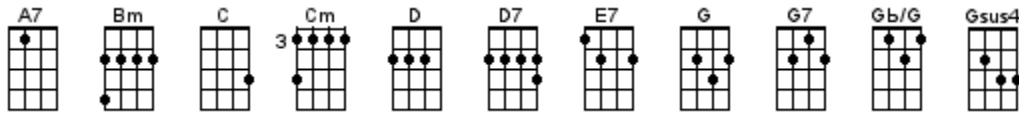

Tonight You Belong To Me

Billy Rose and Lee David 1926 (as featured in the movie "The Jerk")

< Performed with 2-part harmonies like in the movie "The Jerk" >

INTRO: / 1 2 3 4 / [G] / [G] /

[G] / [G7] / [C] / [Cm] /
[G] / [D] / [G] / [G]

I [G] know (**I know**)

You be-[G7]long, to [C] some...body [Cm] new

But to-[G]night, you be-[D]long, to / [G] me [Gsus4] / [G]

Al-[G]though (**although**)

We're a-[G7]part, you're [C] part, of my [Cm] heart

But to-[G]night, you be-[D]long, to [G] me [G7]

Way [Cm]↓ down ↓↓ [Bm]↓ by the

[Cm]↓ Stream ↓↓ [Bm]↓ how

[Cm]↓ Sweet ↓↓ [Bm]↓ it would

[Cm]↓ Seem ↓↓ [Cm]↓ once

[G] More just to [E7] dream, in the [A7] moonlight [D7]↓ my honey

I [G] know (**I know**)

With the [G7] dawn, that [C] you, will be [Cm] gone

But to-[G]night, you be-[D]long, to [G] me [G7]

Way [Cm]↓ down ↓↓ [Bm]↓ by the

[Cm]↓ Stream ↓↓ [Bm]↓ how

[Cm]↓ Sweet ↓↓ [Bm]↓ it would