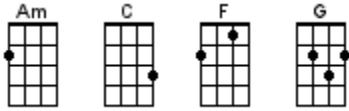

Belfast Mill

Si Kahn 1974 (as recorded by The Fureys 1982)

INSTRUMENTAL INTRO: / 1 2 / 1

At the [C] east end of town, at the [Am] foot of the hill
There's a [G] chimney so tall, it says [F] Belfast [C] Mill [C]
But there's [C] no smoke at all, comin' [Am] out of the stack
For the [G] mill has shut down, and it's [F] never comin' [C] back [C]

At the [C] east end of town, at the [Am] foot of the hill
There's a [G] chimney so tall, it says [F] Belfast [C] Mill [C]

But there's [C] no smoke at all, comin' [Am] out of the stack
For the [G] mill has shut down, and it's [F] never comin' [C] back [C]

And the [C] only tune I hear, is the [Am] sound of the wind
As she [G] blows through the town, weave and [F] spin, weave and [C] spin [C]

There's [C] no children playin', in the [Am] dark narrow streets
And the [G] loom has shut down, it's so [F] quiet I can't [C] sleep [C]

And the [C] only tune I hear, is the [Am] sound of the wind
As she [G] blows through the town, weave and [F] spin, weave and [C] spin [C]

INSTRUMENTAL: < OPTIONAL >

At the [C] east end of town, at the [Am] foot of the hill
There's a [G] chimney so tall, it says [F] Belfast [C] Mill [C]
But there's [C] no smoke at all, comin' [Am] out of the stack
For the [G] mill has shut down, and it's [F] never comin' [C] back [C]