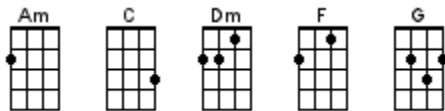

This Storm

Tara MacLean & Catherine MacLellan 2020

INTRO: / 1 2 3 4 / [C]↓ / [G]↓ /

[C]↓ When the world is spinning [G]↓ round and round

[Am]↓ Ashes, ashes we [F]↓ all fall down

[C]↓ When we wake up in a [G]↓ scary dream

[Am]↓ And all we want is to go [F] back to sleep [F]

CHORUS:

[C] I, love you more than [G] ever

Soon we'll be to-[Am]gether, in each other's [F] arms

[C] I know, it'll be al-[G]right

It's just gonna take some [Am] time, so hold on through this [F] storm [F]