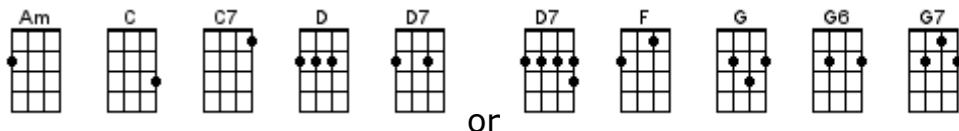

One Toke Over The Line

Brewer and Shipley 1970

INSTRUMENTAL INTRO: / 1 2 3 4 /

[C] One toke over the [C7] line, sweet Jesus
[F] One toke over the [C] line
[C] Sittin' down [G6] town in a [Am] railway [D7] station
[F] One toke [G] over the [C] line