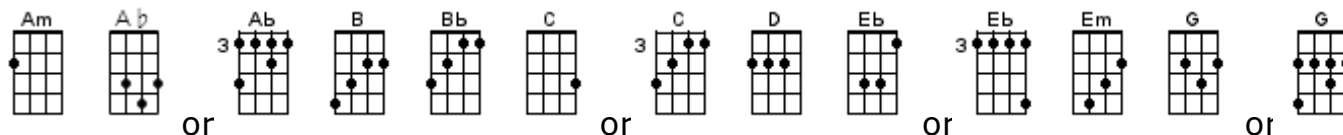

Total Eclipse Of The Heart (Backup)

Jim Steinman 1983 (recorded by Bonnie Tyler)

INTRO: / 1 2 / 1 2 / [Am] / [Am] / [Am] / [Am] /

[Am] Turn around

[Am] Every now and then I get a

[G] Little bit lonely, and you're never comin' round

[Am] Turn around

[Am] Every now and then I get a

[G] Little bit tired, of listenin' to the sound of my

[C] Turn around

[C] Every now and then I get a

[Bb] Little bit nervous that the best of all the years have gone

[C] Turn around

[C] Every now and then I get a

[Bb] Little bit terrified and then I see the look in your

[Eb] Turn around [Ab] bright eyes

[Ab] Every now and then I fall a-

[Eb] Turn around [Ab] bright eyes