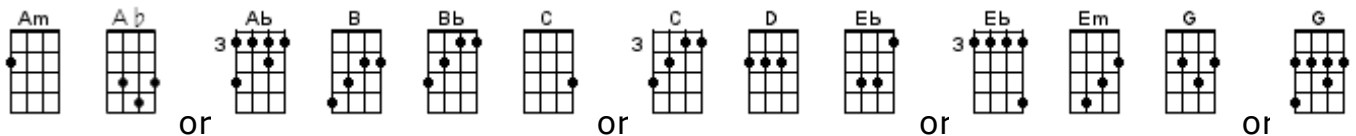

[Eb] Turn around [Ab] bright eyes

[Ab] Every now and then I fall a-

[Eb] Turn around [Ab] bright eyes

[Ab] Every now and then I fall a-[G]part

And I [Em] need you now to-[C]night

And I [D] need you more than [G] ever

And if you'll [Em] only hold me [C] tight

We'll be [D] holdin' on for-[G]ever

And we'll [Em] only be makin' it [C] right

'Cause we'll [D] never be wrong

To-**[C]**gether we can take it to the **[D]** end of the line
 Your **[Em]** love is like a shadow on me **[A]** all of the time **[A]** all of the time
 I **[G]** don't know what to do and I'm **[D]** always in the dark
 We're **[Em]** livin' in a powder keg and **[A]** givin' off sparks
[A] I really need you to-**[G]**night
 For-**[D]**ever's gonna **[G]** start to-**[C]**night
 For-**[D]**ever's gonna start to-**[G]**night **[Em]**
 Once upon a time I was falling in love
 But **[B]** now I'm only fallin' a-**[C]**part **[C]**
 There's **[Am]** nothin' I can do, a **[D]** total eclipse of the **[G]** heart **[Em]/[C]/[D]/**

[G] Once upon a time there was **[Em]** light in my life
 But **[B]** now there's only love in the **[C]** dark
[Am] Nothin' I can say
 A **[D]** total eclipse of the **[G]** heart **[Em]/[C]**
[D] Total eclipse of the **[G]** heart **[Em]/[C]**
[D] Turn around **[G]** bright eyes **[Em]/[C]**
[D] Turnaround **[G]** bright eyes **[Em]** turn a-**[C]**round **[D]/[G]**↓