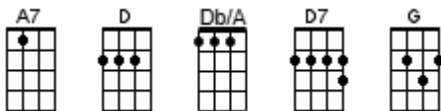

I've [D] told you baby, from [D] time to time
But you [D] just wouldn't listen nor [D7] pay me no mind
Now I'm [D7]↓ mo-↓vin' [G] on [G]
I'm rollin' [D] on [D]
You've [A7] broken your vow and it's [A7] all over now
So I'm [A7]↓ mo-↓vin' [D] on [D]

You've [D] switched your engine now I [D] ain't got time
For a [D] triffin' woman on [D7] my main line
'Cause I'm [D7]↓ mo-↓vin' [G] on [G]
You done your daddy [D] wrong [D]
I [A7] warned you twice now you can [A7] settle the price
'Cause I'm [A7]↓ mo-↓vin' [D] on

| [D] [Db/A]↓ | [D] | [D] [Db/A]↓ | [D] | [D]
| 1 + 2 + | 1 + 2 + | 1 + 2 + | 1 + 2 + | 1 + 2

But [D] someday baby, when you've [D] had your play
You're gonna [D] want your daddy but your [D7] daddy will say
Keep [D7]↓ mo-↓vin' [G] on [G]
You stayed away too [D] long [D]
I'm [A7] through with you, too [A7] bad you're blue
Keep [A7]↓ mo-↓vin' [D] on [D]

[D] / [D7] / [D] / [D7] /
[D] / [D7] / [D] / [D7] / [D]↓

www.bytownukulele.ca