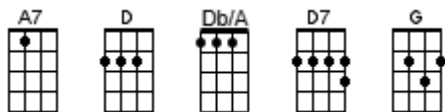

I'm Moving On

Hank Snow 1949

< Db/A is a chord box I created – can't find a chord name/diagram for it but it sounds good! >

INTRO: / 1 2 / 1 2 /

[D] / [D7] / [D] / [D7] /
[D] / [D7] / [D] / [D]

That [D] big eight-wheeler rollin' [D] down the track
Means your [D] true-lovin' daddy ain't [D7] comin' back
'Cause I'm [D7]↓ mo-↓vin' [G] on [G]
I'll soon be [D] gone [D]
You were [A7] flyin' too high for my [A7] little old sky
So I'm [A7]↓ mo-↓vin' [D] on [D]

That [D] big loud whistle as it [D] blew and blew
Said [D] hello to the Southland, we're [D7] comin' to you
When we're [D7]↓ mo-↓vin' [G] on [G]
Oh hear my [D] song [D]
You had the [A7] laugh on me, so I've [A7] set you free
And I'm [A7]↓ mo-↓vin' [D] on [D]

INSTRUMENTAL:

[D] / [D7] / [D] / [D7] /
[G] / [G] / [D] / [D7] /
[A7] / [A7] / [D] / [D]

I've [D] told you baby, from [D] time to time
 But you [D] just wouldn't listen nor [D7] pay me no mind
 Now I'm [D7]↓ mo-↓vin' [G] on [G]
 I'm rollin' [D] on [D]
 You've [A7] broken your vow and it's [A7] all over now
 So I'm [A7]↓ mo-↓vin' [D] on [D]

| [D] [Db/A]↓ | [D] | [D] [Db/A]↓ | [D] | [D]
 | 1 + 2 + | 1 + 2 + | 1 + 2 + | 1 + 2 + | 1 + 2

But [D] someday baby, when you've [D] had your play
 You're gonna [D] want your daddy but your [D7] daddy will say
 Keep [D7]↓ mo-↓vin' [G] on [G]
 You stayed away too [D] long [D]
 I'm [A7] through with you, too [A7] bad you're blue
 Keep [A7]↓ mo-↓vin' [D] on [D]