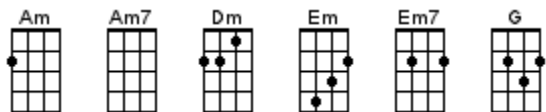

Ain't No Sunshine When She's Gone

Bill Withers 1971

INTRO: / 1 2 / 1 2 / [Am] / [Em][G] / [Am]↓

Ain't no sunshine when she's [Am] gone / [Em][G] /
[Am]↓ It's not warm when she's a-[Am]way / [Em][G] /
[Am]↓ Ain't no sunshine when she's [Em7] gone
And she's [Em7] always gone too [Dm] long
Anytime [Dm] she goes a-[Am]way / [Em][G] /

[Am]↓ Wonder this time where she's [Am] gone / [Em][G] /
[Am]↓ Wonder if she's gone to [Am] stay / [Em][G] /
[Am]↓ Ain't no sunshine when she's [Em7] gone
And this [Em7] house just ain't no [Dm] home
Anytime [Dm] she goes a-[Am]way / [Em][G] /

[Am]↓ Ain't no sunshine when she's [Am] gone / [Em][G] /
[Am]↓ Only darkness every [Am] day / [Em][G] /
[Am]↓ Ain't no sunshine when she's go-o-[Em7]one
And this [Em7] house just ain't no [Dm] home
Anytime [Dm] she goes a-[Am]way / [Em][G] /
[Am] Anytime she goes a-[Am]way / [Em][G] /
[Am] Anytime she goes a-[Am]way / [Em][G] /
[Am] Anytime she goes a-[Am]way / [Em][G] /
[Am] Anytime she goes a-[Am]way / [Em]↓ [G]↓ / [Am7] ↓