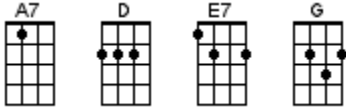

Big River

Johnny Cash 1958

INTRO: / 1 2 / 1 2 /

[D] / [A7] / [D] / [D]

Now I [D] taught the weepin' willow how to cry [D]
And I [D] showed the clouds how to cover up a [E7] clear blue [A7] sky
And the [D] tears that I cried for that woman, are gonna [G] flood you Big River
And [D] I'm gonna sit right [A7] here until I [D] die [D]

I [D] met her accidentally in St. Paul, Minnesota
And it [D] tore me up every time I heard her [E7] drawl, southern [A7] drawl
Then I [D] heard my dream went back downstream, ca-[G]vortin' in Davenport
And I [D] followed you Big [A7] River when you [D] called [D]

And I [D] followed you Big [A7] River when you [D] called [D]

Then you [D] took me to St. Louis, later on, down the river
A [D] freighter said she's been here but she's [E7] gone, boy she's [A7] gone
I [D] found her trail in Memphis but she [G] just walked up the bluff
She raised a [D] few eyebrows and then she [A7] went on down a-[D]lone [D]

[D] She loves you Big [A7] River more than [D] me [D]

Now I [D] taught the weepin' willow how to cry, cry, cry
And I [D] showed the clouds how to cover up a [E7] clear blue [A7] sky
And the [D] tears that I cried for that woman, are gonna [G] flood you Big River
And [D] I'm gonna sit right [A7] here until I [D] die