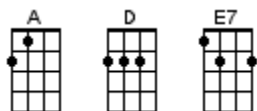

# Johnny B. Goode

Chuck Berry 1958

UBass

```
| [A] | | |
G|-----|-----|
D|-----|-----|
A|-0-4-7-4-|-0-4-7-4-|
E|-----|-----|
| 1 2 3 4 | 1 2 3 4 |
```

```
| [A] | | | | [D] | | |
G|-----|-----|-----|-----|-----|-----|
D|-----|-----|-----|-----|-0-4-7-4-|-0-4-7-4-|
A|-0-4-7-4-|-0-4-7-4-|-0-4-7-4-|-0-4-7-4-|-----|-----|
E|-----|-----|-----|-----|-----|-----|
| 1 2 3 4 | 1 2 3 4 | 1 2 3 4 | 1 2 3 4 | 1 2 3 4 | 1 2 3 4 |
```

```
| [A] | | [E7] | | [A] | | |
G|-----|-----|-----|-----|-----|-----|
D|-----|-----|-----|-----|-----|-----|
A|-0-4-7-4-|-0-4-7-4-|-----|-----|-0-4-7-4-|-0-4-7-4-|
E|-----|-----|-0-4-7-4-|-0-4-7-4-|-----|-----|
| 1 2 3 4 | 1 2 3 4 | 1 2 3 4 | 1 2 3 4 | 1 2 3 4 | 1 2 3 4 |
```

## INTRO: / 1 2 3 4 / [A] / [A]

Deep [A] down in Louisiana close to New Orleans  
Way [A] back up in the woods among the evergreens  
There [D] stood a log cabin made of earth and wood  
Where [A] lived a country boy named Johnny B. Goode  
Who [E7] never ever learned to read or write so well  
But he could [A] play a guitar just like a-ringin' a bell

## CHORUS:

Go [A] go!  
[A] Go Johnny go [A] go!  
[A] Go Johnny go [D] go!  
[D] Go Johnny go [A] go!  
[A] Go Johnny go [E7] go!  
[E7] Johnny B. [A] Goode [A]