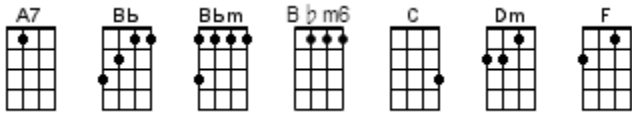

I Will Follow You Into The Dark

Benjamin Gibbard 2005 (as recorded by Death Cab for Cutie)

INTRO: / 1 2 / 1 2

INSTRUMENTAL CHORUS:

If [Dm] heaven and hell de-[F]cide
That they [Bb] both are satis-[F]fied
Il-[Dm]luminate the [F] NOs on their [C] vacancy [C] signs
If [Dm] there's no one be-[F]side you
When your [A7] soul em-[Dm]barks
Then [Bb] I'll follow [Bbm] you into the dark [F] / [F] /

[F] Love of mine [F]
Someday [Dm] you will die [Dm]
But I'll be [Bb] close behind [Bb]
I'll follow [F] you into the [C] dark
No [F] blinding light [F]
Or tunnels to [Dm] gates of white [Dm]
Just our hands [Bb] clasped so tight [Bb]
Waiting [F] for the hint of a [C] spark

CHORUS:

If [Dm] heaven and hell de-[F]cide
That they [Bb] both are satis-[F]fied
Il-[Dm]luminate the [F] NOs on their [C] vacancy signs
If [Dm] there's no one be-[F]side you
When your [A7] soul em-[Dm]barks
Then [Bb] I'll follow [Bbm] you into the dark [F] / [F] /