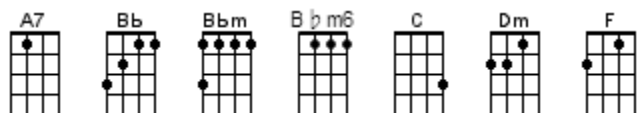

[F] You and me **[F]**
Have seen every-**[Dm]**thing to see **[Dm]**
From Bangkok to **[Bb]** Calgary **[Bb]**
And the **[F]** soles of your **[C]** shoes
Are **[F]** all worn down **[F]**
The time for **[Dm]** sleep is now **[Dm]**
It's nothing to **[Bb]** cry about **[Bb]**
'Cause we'll **[F]** hold each other **[C]** soon
In the **[Dm]** blackest of **[Bb]** rooms **[Bb]** / **[Bb]** / **[Bb]**

CHORUS:

If **[Dm]** heaven and hell de-**[F]**cide
That they **[Bb]** both are satis-**[F]**fied
Il-**[Dm]**luminare the **[F]** NOs on their **[C]** vacancy signs
If **[Dm]** there's no one be-**[F]**side you
When your **[A7]** soul em-**[Dm]**barks
Then **[Bb]** I'll follow **[Bbm]** you into the dark **[F]** / **[Dm]** /
Then **[Bb]**↓ I'll follow **[Bbm6]**↓ you into the dark **[F]**↓

www.bytownukulele.ca