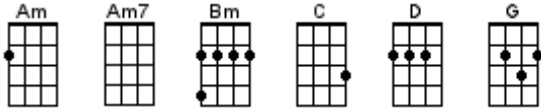

# Last Song

Larry Evoy 1972 (recorded by Edward Bear)

**INTRO:** / 1 2 3 4 / [G] / [G] / [Am] / [Am]

Did you [G] know I'd go to sleep and leave the [Am] lights on [Am]  
Hopin' [Bm] you'd come by, and know that I was [Am] home, still awake  
But two [G] years go by, and still my [Am] light's on [Am]  
This is [Bm] hard for me to say but this is [C] all that I can [D] take

## CHORUS:

It's the [G] last song, I'll ever [Am] write for you  
It's the [Bm] last time that I'll tell you, just how [Am] much I really care  
This is the [G] last so-o-ong, I'll ever [Am] sing for you  
You'll come [Bm] lookin' for the light, and it [C] won't be [D] there  
But I [G] lo---[G]---o-ove [Am7] you, oh yes I [G] do, yes I [Am7] do [Am7]

## CHORUS:

It's the [G] last song, I'll ever [Am] write for you  
It's the [Bm] last time that I'll tell you, just how [Am] much I really care  
This is the [G] last so-o-ong, I'll ever [Am] sing for you  
You'll come [Bm] lookin' for the light, and it [C] won't be [D] there  
But I [G] lo---[G]---o-ove [Am7] you, oh yes I [G] do, mmm-mm-[Am7]mm [Am7]

It's the [G] last song, I'll ever [Am7] write for you  
It's the [G] last song, I'll ever [Am7] write for you  
It's the [G] last song, I'll ever [Am7] write for you  
It's the [G] last song, I'll ever [Am7] write for you [G]↓