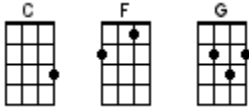

Don't Pass Me By

Ringo Starr 1962 (The Beatles)

INTRO: / 1 2 / 1 2 / [C] / [C] / [C] / [C]

I [C] listen for your footsteps, coming up the drive
[F] Listen for your footsteps, but they don't arrive
[G] Waiting for your knock dear, on my old front door
I don't [F] hear it, does it mean you don't love me any [C] more? [C] / [C] / [C]

I [C] hear the clock a-ticking, on the mantel shelf
[F] See the hands a-moving, but I'm by myself
I [G] wonder where you are tonight, and why I'm by myself
I don't [F] see you, does it mean you don't love me any [C] more? [C] / [C] / [C]

Don't pass me [C] by, don't make me cry, don't make me blue
[C] 'Cause you know [F] darling, I'll love only you
[F] You'll never [C] know it hurt me so, how I hate to see you go
Don't pass me [G] by [G] / [G] / [G]
Don't make me [F] cry [F] / [F] / [F] /