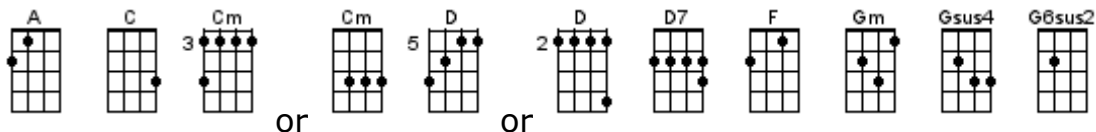

# Boat On The River

Styx 1979

**INTRO:** / 1 2 / 1 2 /

[Gm] / [Gm] / [Gsus4] / [Gsus4] /  
[Gm] / [Gm] / [G6sus2] / [G6sus2] /

[Gm] / [Gm] / [Gsus4] / [Gsus4] /  
[Gm] / [Gm] / [G6sus2] / [G6sus2] /

[Gm] / [Gm] / [Gm] / [Gm] /

Oh, the [F] river is wide  
The [D7] river it touches my [Gm] life like the waves on the [C] sand [C]  
And [Cm] all roads lead to tran-[Gm]quility base  
Where the [A] frown on my face disap-[D]↓pears  
A | ---0- | -1-0- |