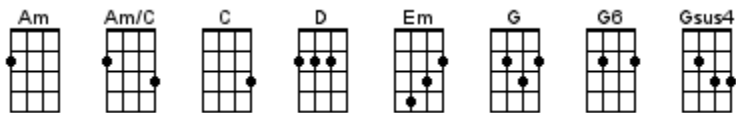

# April Come She Will

Paul Simon 1964 (recorded by Simon & Garfunkel 1965)

**INTRO: / 1 2 / 1 2 /**

**[G] / [G6][G] / [G] / [G6] /**

**[G] / [G6][G] / [D] /**

**[G] / [Gsus4][G] / [G] / [Gsus4][G] /**

**[G] A- / [G] a- [Gsus4] a-a- / [G] pril /**  
**[Gsus4][G] Come she / [G] will / [Gsus4][G] /**  
**[Am/C] When streams are [Em] ripe, and [Am] swelled with [Em] rain [Em]**  
**[C] May-[D]ay she will [G] sta-a-[Em]ay [Em]**  
**[Am/C] Resting [Em] in my [Am] arms a-[Em]gain [Em]**

**[G] / [Gsus4][G] / [G] / [Gsus4][G] /**

**[G] Ju- / [G] u- [Gsus4] u-u- / [G] une /**  
**[Gsus4] She'll [G] change her / [G] tune / [Gsus4][G] /**  
**[Am/C] In restless [Em] walks she'll [Am] prowl the [Em] night [Em]**  
**Jul-[C]y-[D]y she will [G] fly-y-[Em]y [Em]**  
**[Am/C] And give no [Em] warning [Am] to her [Em] flight [Em]**

**[G] / [Gsus4][G] / [G] / [Gsus4][G] /**

**[G] Au- / [G] u- [Gsus4] u-u- / [G] gust /**  
**[Gsus4][G] Die she / [G] must / [Gsus4][G] /**  
**[Am/C] The autumn [Em] winds blow [Am] chilly and [Em] cold [Em]**  
**Sep-[C]tem-[D]ber, I'll re-[G]-me-m-[Em]ber [Em]**  
**[Am/C] A love once [Em] new has [D] now / [D] grown / [G] old /**