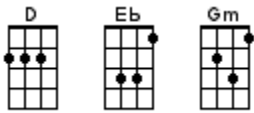

Havana

Camila Cabello 2017 with Williams, Feeney, Hazzard, Tamposi, Lee, Watt, Williams, Bell, Gunesberk

UBass – drop D tuning
Vibra slap

INTRO: / 1 2 3 4 /

[Gm][Eb]/[D]/
[Gm][Eb]/[D]

Ha-**[Gm]**vana oo-na-**[Eb]**na

[D] Half of my heart is in Ha-**[Gm]**vana oo-na-**[Eb]**na

[D] He took me back to East At-**[Gm]**lanta na-na-

[Eb]na <https://cloud.bytownukulele.ca/index.php/s/l35YqXkD7j04ntF>

[D] All of my heart is in Ha-**[Gm]**vana

[D] Point blank close range, that be

[Gm] If it cost a milli-**[Eb]**on, that's me

[D]↓ I was gettin' mula, man they feel me

Bass in

CHORUS:

Ha-[Gm]vana oo-na-[Eb]na
 [D] Half of my heart is in Ha-[Gm]vana oo-na-[Eb] na
 [D] He took me back to East At-[Gm]lanta na-na-[Eb]na
 [D] All of my heart is in Ha-[Gm]vana
 My [Eb] heart is in Ha-[D]↓vana 2 3 4

www.bytownukulele.ca

Typ. UBass – drop D tuning

	[G]	[Eb]	[D]	
G	-----	-----	-----	
D	-5-----5-	-1-----1-	-0-----	alternative to drop D tuning
A	-----	-----	-----	
D	-5-----5-	-1-----1-	-0-----	drop D tuning
	1 + 2 +	1 + 2 +	1 + 2 +	