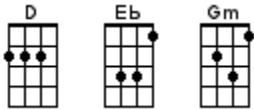

CHORUS:

Ha-[Gm]vana oo-na-[Eb]na
[D] Half of my heart is in Ha-[Gm]vana oo-na-[Eb] na
[D] He took me back to East At-[Gm]lanta na-na-[Eb]na
[D] All of my heart is in Ha-[Gm]vana
My [Eb] heart is in Ha-[D]↓vana 2 3 4

[Gm] Ooo oo-[Eb]oo-oo-oo-oo-[D]oo-oo
[Gm] Ooo oo-[Eb]oo-oo-oo-oo-[D]oo, take me back to my

Ha-[Gm]vana oo-na-[Eb]na
[D] Half of my heart is in Ha-[Gm]vana oo-na-[Eb]na
[D] He took me back to East At-[Gm]lanta na-na-[Eb]na
[D] All of my heart is in Ha-[Gm]vana
My [Eb] heart is in Ha-[D]vana, Havana oo-na-[Gm]↓na

www.bytownukulele.ca

Typ. UBass – drop D tuning

	[G]	[Eb]	[D]	
G	-----	-----	-----	
D	-5-----5-	-1-----1-	-0-----	alternative to drop D tuning
A	-----	-----	-----	
D	-5-----5-	-1-----1-	-0-----	drop D tuning
	| 1 + 2 + |	| 1 + 2 + |	| 1 + 2 + |