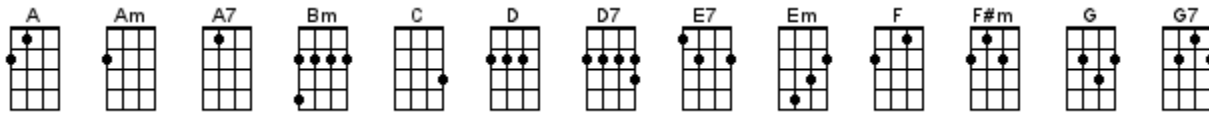

# Downtown

Tony Hatch (as recorded by Petula Clark 1964)

**INTRO:** < We love KEY CHANGES! > / 1 2 3 4 /

[C] / [F][G7] / [C] / [F][G7] /

[C] When you're a-[Em]lone and life is [F] making you [G7] lonely  
You can [C] always [Em] go [F] down-[G7] town  
[C] When you've got [Em] worries all the [F] noise and the [G7] hurry  
Seems to [C] help I [Em] know [F] down-[G7]town

Just [C] listen to the music of the [Am] traffic in the city  
[C] Linger on the sidewalk where the [Am] neon signs are pretty  
[G] How can you lose?

## INSTRUMENTAL VERSE:

[D] When you're a-[F#m]lone and life is [G] making you [A7] lonely

You can [D] always [F#m] go [G] down-[A7]town

[D] When you've got [F#m] worries all the [G] noise and the [A7] hurry