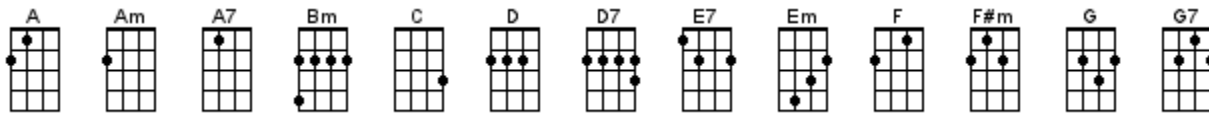

INSTRUMENTAL VERSE:

[D] When you're a-[F#m]lone and life is [G] making you [A7] lonely

You can [D] always [F#m] go [G] down-[A7]town

[D] When you've got [F#m] worries all the [G] noise and the [A7] hurry

Seems to [D] help I [F#m] know [G] down-[A7]town

And [D] you may find somebody kind to [Bm] help and understand you

[D] Someone who is just like you and [Bm] needs a gentle hand

To [A] guide them along

CHORUS:

[G] So maybe I'll see you there

We can for-[E7]get all our troubles, forget all our cares, and go

[D] Down-[F#m]town

[G] Things'll be [A7] great when you're

[D] Down-[F#m]town

[G] Don't wait a [A7] minute more

[D] Down-[F#m]town

[G] Everything's [A7] waiting for [D] you [A7] / [D] [A7] /
([D] Down-[A7]town [D] down-[A7]town)

[D] Down-[A7]town

[D] (Down-[A7]town)

[D] Down-[A7]town / [D][A7] / [D]↓

www.bytownukulele.ca