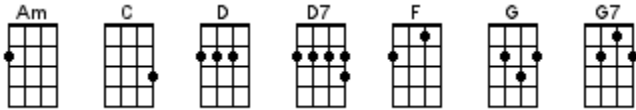

Eight Days A Week

Lennon-McCartney 1964 (The Beatles)

INTRO: / 1 2 3 4 /

| [C] ↓ ↑ ↓ ↓ | [D7] ↓ ↑ ↓ ↓ | [F] ↓ ↑ ↓ ↓ | [C] ↓ ↑ ↓ ↓ |
| 1 2 + 3 4 | 1 2 + 3 4 | 1 2 + 3 4 | 1 2 + 3 4 |

[C] Ooh I need your [D] love babe
[F] Guess you know it's [C] true
[C] Hope you need my [D] love babe
[F] Just like I need [C] you

[Am] ↓ Hold ↓ me ↑↓ [F] ↓ Love ↓ me ↑↓
[Am] ↓ Hold ↓ me ↑↓ [D] ↓ Love ↓ me ↑↓
I [C] ain't got nothin' but [D] love babe
[F] Eight days a [C] week

[C] Love you every [D] day girl
[F] Always on my [C] mind
[C] One thing I can [D] say girl
[F] Love you all the [C] time