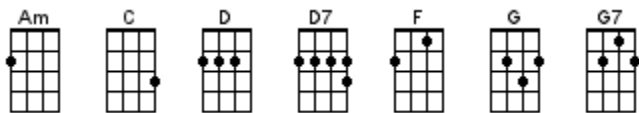

[G] Eight days a **[G]** week

I **[Am]** ↓ lo-o-o-o-**[Am]** ↓ o-ove you **[Am]** ↑ ↓

[D7] Eight days a **[D7]** week

Is **[F]** not enough to **[G7]** show I care

[C] Love you every **[D]** day girl

[F] Always on my **[C]** mind

[C] One thing I can **[D]** say girl

[F] Love you all the **[C]** time

[Am] ↓ Hold ↓ me ↑ ↓ **[F]** ↓ Love ↓ me ↑ ↓

[Am] ↓ Hold ↓ me ↑ ↓ **[D]** ↓ Love ↓ me ↑ ↓

I **[C]** ain't got nothin' but **[D]** love babe

[F] Eight days a **[C]** week

[F] Eight days a **[C]** week

[F] Eight days a **[C]** week

| **[C]** ↓   ↑ ↓ ↓ | **[D7]** ↓   ↑ ↓ ↓ | **[F]** ↓   ↑ ↓ ↓ | **[C]** ↓ |
| 1 2 + 3 4 | 1 2 + 3 4 | 1 2 + 3 4 | 1 2 3 4 |

www.bytownukulele.ca