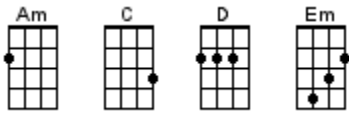

Love Again

Dua Lipa, Clarence Coffee Jr., Stephen Kozmeniuk, Chelcee Grimes, Bing Crosby, Max Wartell, Irving Wallman 2020

INTRO: / 1 2 3 4 /

[Em][C] / [Am][D] /
[Em][C] / [Am][D] /

[Em] I never [C] thought that I would [Am] find a way out [D]
[Em] I never [C] thought I'd hear my [Am] heartbeat so loud [D]
[Em] I can't be-[C]lieve there's something [Am] left in my chest [D] anymore
[Em] But God [C] damn, you [Am] got me in [D] love a-[Em]gain

[Em] I used to [C] think that I was [Am] made out of stone [D]
[Em] I used to [C] spend so many [Am] nights on my own [D]
[Em] I never [C] knew I had it [Am] in me to dance [D] anymore
[Em] But God [C] damn, you [Am] got me in [D] love a-[Em]gain

CHORUS:

[C] You [Am] got me in [D] love a-[Em]gain
[C] You [Am] got me in [D] love a-[Em]gain
[C] You [Am] got me in [D] love a-[Em]gain [C] a-[Am]gain [D]

BRIDGE:

[Em] I can't be-[C]lieve, I can't be-[Am]lieve

[Em] But God [C]↓ damn < 2 3 4 >

You got me in love a-[Em]gain [C] whoa-oh-oh-[Am]oh-oh [D] whoa-oh-oh-

[Em]oh-oh [C] whoa-oh-oh-[Am]oh-oh, whoa-[D]oh-oh-oh-oh [Em] oh

BRIDGE:

I can't be-[C]lieve, I can't be-[Am]lieve