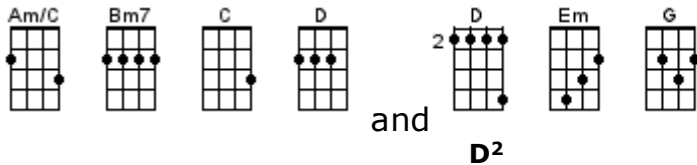

No Particular Place To Go

Chuck Berry 1964

- When playing [G], shuffle on beat 2 & 4 with [Em] just by adding 4th finger on 3rd string 4th fret
- When playing [C], shuffle on beat 2 & 4 with [Am/C]
- When playing [D], shuffle on beat 2 & 4 with [Bm7]

INTRO: / 1 2 3 4 / [D]² / [D]²↓

Ridin' along in my automo-[G]bile [G]↓
My baby beside me at the [G] wheel [G]↓
I stole a kiss at the turn of a [C] mile [C]↓
My curiosity runnin' [G] wild [G]↓
Cruisin' and playin' the radi-[D]o [D]↓
With no particular place to [G] go [G]↓

Ridin' along in my automo-[G]bile [G]↓
I's anxious to tell her the way I [G] feel [G]↓
So I told her softly and sin-[C]cere [C]↓
And she leaned and whispered in my [G] ear [G]↓
Cuddlin' more and drivin' [D] slow [D]↓
With no particular place to [G] go [G]↓ 2 3 4

INSTRUMENTAL: < 12 bar noodlin' time >

[G] / [G] / [G] / [G] /
[C] / [C] / [G] / [G] /
[D] / [C] / [G] / [G]↓

No particular place to [G] go [G]↓
So we parked way out on the Koko-[G]mo [G]↓
The night was young and the moon was [C] gold [C]↓
So we both decided to take a [G] stroll [G]↓
Can you imagine the way I [D] felt [D]↓
I couldn't unfasten her safety [G] belt [G]↓