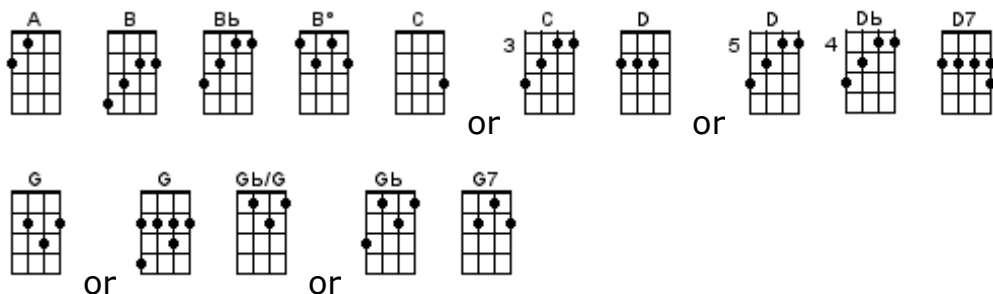

The Ukulele Song

Arthur Godfrey 1950

Try different inversions of chords (a few provided above) and play little slides whenever the mood strikes you from [G] to [G^b] to [G] and from [D] to [D^b] to [D]. Leave out the [C][B][B^b] rundown and just keep strumming [C] if you want.

INTRO RIFF:

A | ----- | -----7- | -----7- |
 E | -3-SLIDE | -10---7--- | -10---7--- |
 C | ----- | -----7----- | -----7----- |
 G | ----- | ----- | ----- |

/ 1 2 3 4 /

[G] Girl met a boy, boy met a girl **[G^b][G]**
 Once up-**[Bdim]** on an uku-**[D]**lele
[D] Boy couldn't play, GCEA
[D] On the lady's uku-**[G]**lele

[G] Moonlit lagoons, tropical tunes **[G^b][G]**
[G] How she **[Bdim]** played her uku-**[D]**lele
[D] Though he could pet, he couldn't fret **[D^b][D]**
 On her pretty uku-**[G]**lele

[G7] Stranger came by, with a gleam in his eye
 And **[C]** oh how he could **[G]** wiki waki **[C]**↓ woo **[C]**↓ **[C]**↓**[B]**↓**[B^b]**↓
[A] After a while they went marching down the aisle
[A] Singing wiki waki we **[D]** do **[D7]**

[G] Girl met a boy, boy met a girl **[G^b][G]**
 Once up-**[Bdim]** on an uku-**[D]**lele
[D] Boy couldn't play, GCEA
[D] On the lady's uku-**[G]**lele

[G] Moonlit lagoons, tropical tunes [Gb][G]
[G] How she [Bdim] played her uku-[D]lele
[D] Though he could pet, he couldn't fret [Db][D]
On her pretty uku-[G]lele